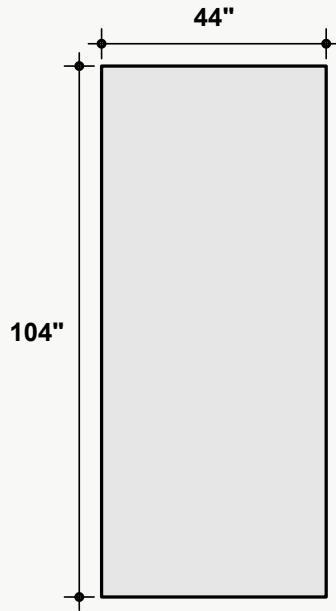

*Approximate. NRC rating may vary due to product dimensions and spacing.

Dimensions

Standard Unit Dimensions

Typical ranges for height and width.

Custom Opportunity

Product dimensions can be manipulated in order to fit your design aesthetic and site conditions.