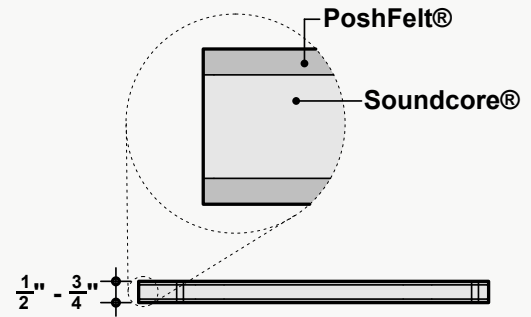

*Approximate. NRC rating may vary due to product dimensions and spacing.

Dimensions

Standard Unit Dimensions

Typical ranges for length and width.

Custom Opportunity

Product dimensions can be manipulated in order to fit your design aesthetic and site conditions.

Standard Unit Thicknesses

Thickness is dependent on material layer selection.

Product Details

Attachment Methods*

Aircraft Cable

- + Fastest/easiest height adjustment
- + Largest height adjustment range
- + Height and angle versatility
- + Accommodates uneven ceiling surfaces and MEP

Threaded Rod

- + Reduced product sway
- + Height and angle versatility
- + Accommodates uneven ceiling surfaces and MEP

Mechanical Direct

- + Lowest profile installation method
- + Eliminates product sway
- + Connects to: Unistrut, ACT Grid, flat ceiling surfaces
- + Connections: Magnets, Grid Clips, Panel Clips, Metal Bracket, Custom