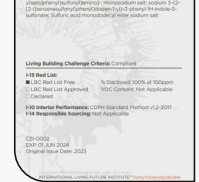

Material Specifications

	Soundcore®	PoshFelt®
Content	Recycled PET acoustic felt	100% Merino or Karakul wool acoustic felt
Weathering	Colorfast, non-deteriorating, non-hygroscopic	Colorfast, non-deteriorating, non-woven, moisture resistant
Environmental	Recycled PET acoustic felt is 60% post-consumer recycled content and is 100% recyclable. Contributes points toward LEED v4, CDPH v1.2, VOC free, non-toxic, non-allergenic, anti-microbial - does not attract mold and mildew. Compliant with Living Building Challenge criteria & DECLARE Red List Free.	100% organic wool design felt is a rapidly renewable resource and is 100% biodegradable/compostable. Contributes points toward LEED v4, CDPH v1.2, VOC free, no chemical irritants, no formaldehyde, and is free of other harmful substances. Compliant with Living Building Challenge criteria & DECLARE Red List Free.
Variation	PET felt panels are created through a manufacturing process known as 'felting'. This process results in a heathered appearance. Multiple color tones may appear in the same panel. Slight color variations should be expected.	Due to its 100% natural origin, the raw fibers of wool felt contain inclusions and color variations throughout the material. Color matching is not guaranteed between dye lots and inconsistencies may be more prominent in volumes that exceed the normal commercial standard.

*Approximate. NRC rating may vary due to product dimensions and spacing.