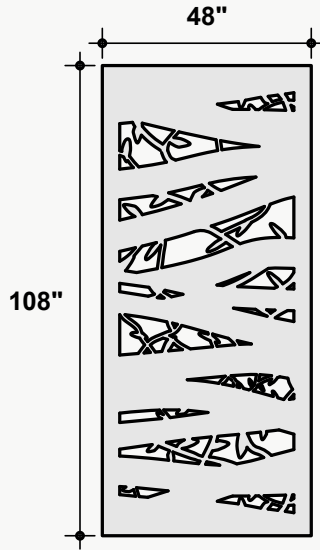

*Approximate. NRC rating may vary due to product dimensions and spacing.

Dimensions

Standard Unit Dimensions

Typical ranges for length and width.

Custom Opportunity

Product dimensions can be manipulated in order to fit your design aesthetic and site conditions.

Standard Unit Thicknesses

Thickness is dependent on material layer selection.

Product Details

Attachment Methods*

Aircraft Cable

- + Fastest/easiest height adjustment
- + Largest height adjustment range
- + Height and angle versatility
- + Accommodates uneven ceiling surfaces and MEP