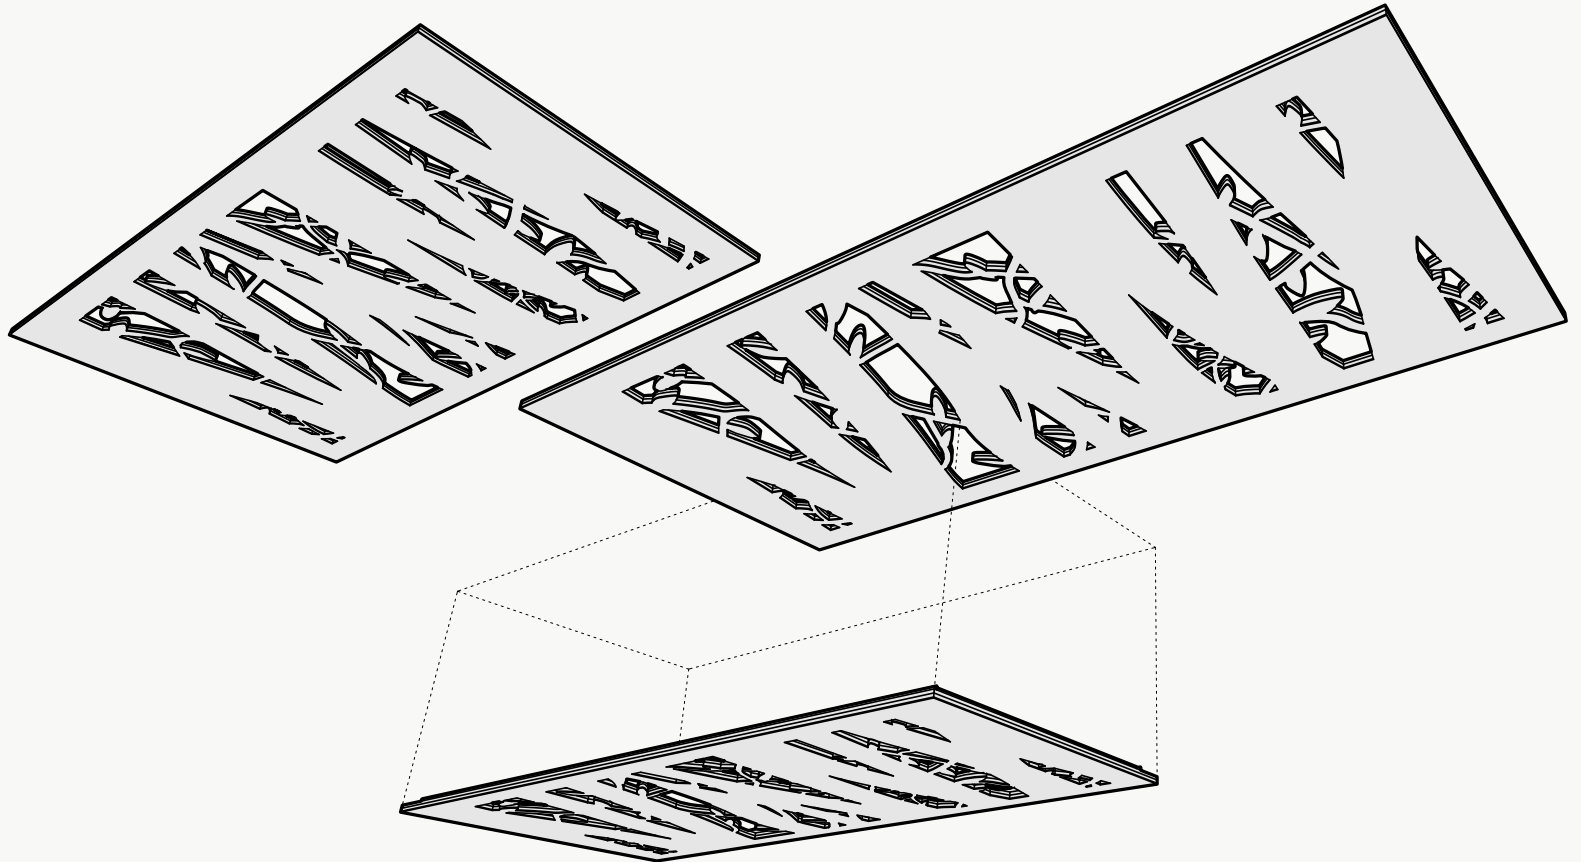

*Approximate. NRC rating may vary due to product dimensions and spacing.

Dimensions

Standard Unit Dimensions

Typical ranges for length and width.

Custom Opportunity

Product dimensions can be manipulated in order to fit your design aesthetic and site conditions.

Standard Unit Thicknesses

Thickness is dependent on material layer selection.

Product Details

Attachment Methods*

Aircraft Cable

- + Fastest/easiest height adjustment
- + Largest height adjustment range
- + Height and angle versatility
- + Accommodates uneven ceiling surfaces and MEP

Threaded Rod

- + Reduced product sway
- + Height and angle versatility
- + Accommodates uneven ceiling surfaces and MEP

Mechanical Direct

- + Lowest profile installation method
- + Eliminates product sway
- + Connects to: Unistrut, ACT Grid, flat ceiling surfaces
- + Connections: Magnets, Grid Clips, Panel Clips, Metal Bracket, Custom