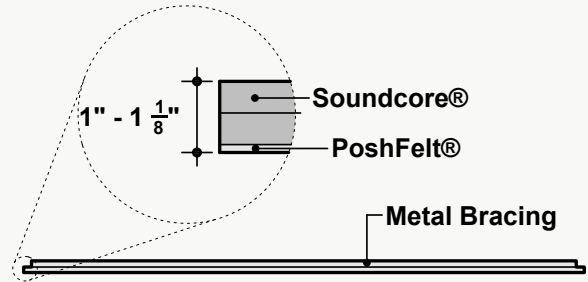

*Approximate. NRC rating may vary due to product dimensions and spacing.

Dimensions

Standard Unit Dimensions

Typical ranges for length and width.

Custom Opportunity

Product dimensions can be manipulated in order to fit your design aesthetic and site conditions.

Standard Unit Thicknesses

Thickness is dependent on material layer selection.

Product Details

Attachment Methods*

Aircraft Cable

- + Fastest/easiest height adjustment
- + Largest height adjustment range
- + Height and angle versatility
- + Accommodates uneven ceiling surfaces and MEP

Threaded Rod

- + Reduced product sway
- + Height and angle versatility
- + Accommodates uneven ceiling surfaces and MEP

Mechanical Direct

- + Lowest profile installation method
- + Eliminates product sway
- + Connects to: Unistrut, ACT Grid, flat ceiling surfaces
- + Connections: Magnets, Grid Clips, Panel Clips, Metal Bracket, Custom