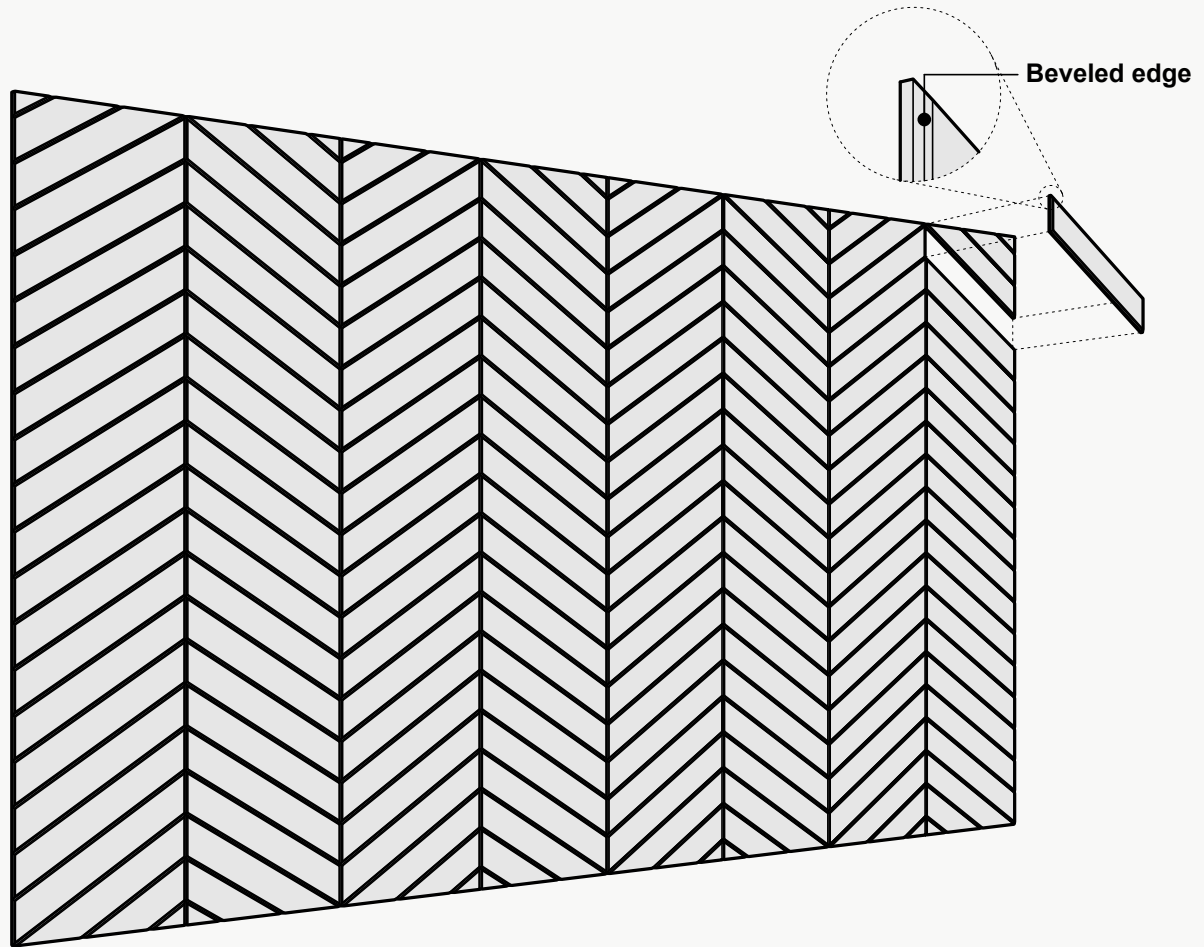

Dimensions

Standard Unit Dimensions

Typical ranges for height and width.

Custom Opportunity

Product dimensions can be manipulated in order to fit your design aesthetic and site conditions.

Standard Unit Thicknesses

Thickness is dependent on material layer selection.

Product Details

Installation Options*

All products and installation methods can be **customized** to meet the unique requirements of your space.

Adhesive Direct Advantages

Attachment solution using an adhesive to apply directly to an existing surface or substrate.

- + Fastest installation time
- + No gap between target surface and product
- + Lowest profile installation option
- + Easiest to install
- + Most versatile installation option