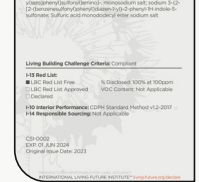

# Material Specifications

	<b>Soundcore®</b>	<b>PoshFelt®</b>
<b>Content</b>	Recycled PET acoustic felt	100% Merino or Karakul wool acoustic felt
<b>Weathering</b>	Colorfast, non-deteriorating, non-hygroscopic	Colorfast, non-deteriorating, non-woven, moisture resistant
<b>Environmental</b>	Recycled PET acoustic felt is 60% post-consumer recycled content and is 100% recyclable. Contributes points toward LEED v4, CDPH v1.2, VOC free, non-toxic, non-allergenic, anti-microbial - does not attract mold and mildew. Compliant with Living Building Challenge criteria & DECLARE Red List Free.	100% organic wool design felt is a rapidly renewable resource and is 100% biodegradable/compostable. Contributes points toward LEED v4, CDPH v1.2, VOC free, no chemical irritants, no formaldehyde, and is free of other harmful substances. Compliant with Living Building Challenge criteria & DECLARE Red List Free.
<b>Variation</b>	PET felt panels are created through a manufacturing process known as 'felting'. This process results in a heathered appearance. Multiple color tones may appear in the same panel. Slight color variations should be expected.	Due to its 100% natural origin, the raw fibers of wool felt contain inclusions and color variations throughout the material. Color matching is not guaranteed between dye lots and inconsistencies may be more prominent in volumes that exceed the normal commercial standard.