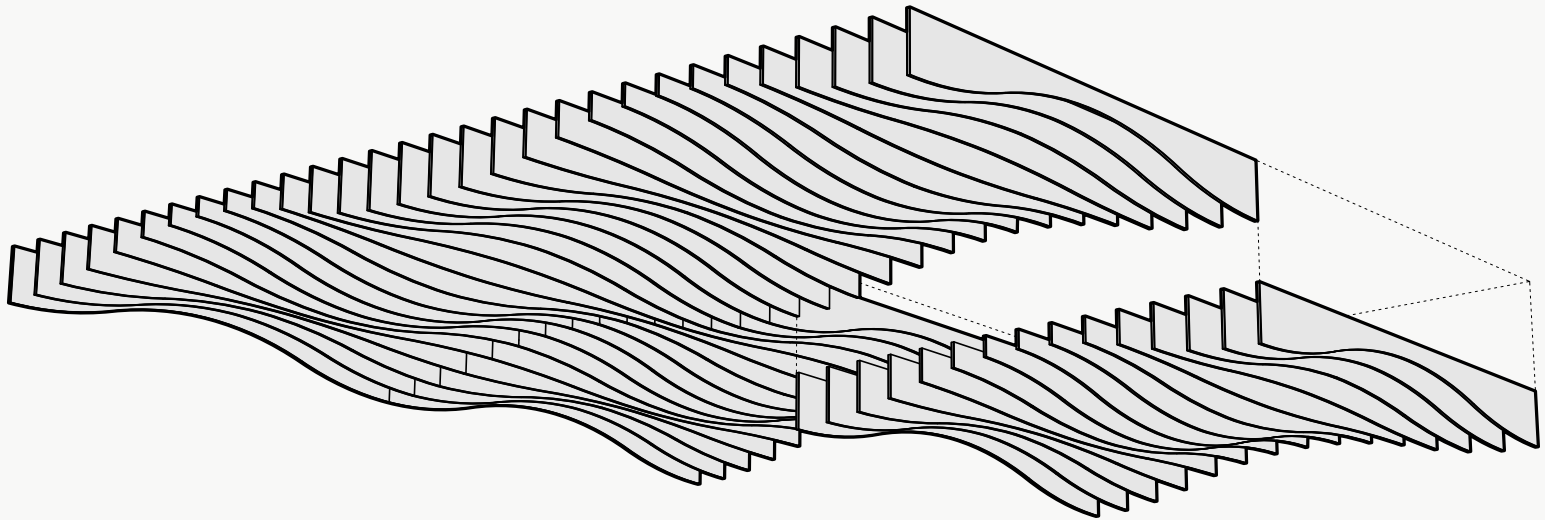

Standard Unit Thicknesses

Thickness is dependent on material layer selection.

On-Center Spacing

Our standard product spacing is 6"-12" on-center. Acoustic performance of the product improves as spacing is reduced.

Product Details

Installation Options

All products and installation methods can be **customized** to meet the unique requirements of your space.

Rail Suspension Advantages

Rail suspension installation methods are designed for fast and easy installation by reducing the amount of suspension points. The rail structure acts as a guide for the baffles, maintaining baffle spacing and orientation while remaining easily customizable to fit most RCP layouts.