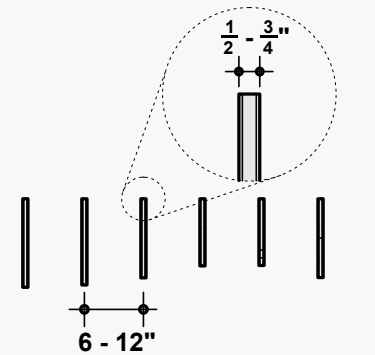

*Approximate. NRC rating may vary due to product dimensions and spacing.

Dimensions

Standard Unit Dimensions

Typical ranges for length and height.

Custom Opportunity

Product dimensions can be manipulated in order to fit your design aesthetic and site conditions.

Standard Unit Thicknesses

Thickness is dependent on material layer selection.

On-Center Spacing

Our standard product spacing is 6"-12" on-center. Acoustic performance of the product improves as spacing is reduced.