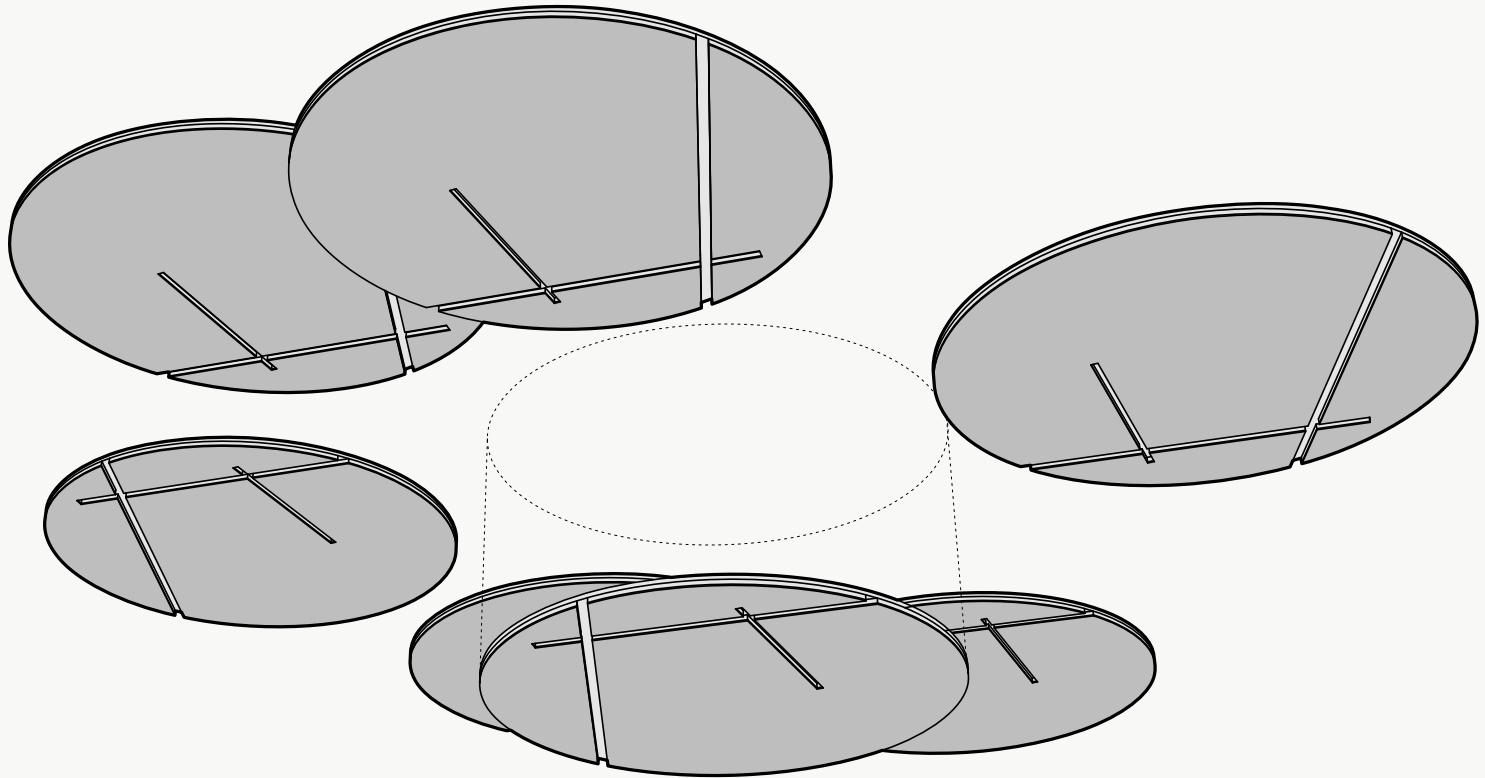

*Approximate. NRC rating may vary due to product dimensions and spacing.

Dimensions

Standard Unit Dimensions

Typical ranges for length and width.

Custom Opportunity

Product dimensions can be manipulated in order to fit your design aesthetic and site conditions.

Standard Unit Thicknesses

Thickness is dependent on material layer selection.

Product Details

Attachment Methods*

Aircraft Cable

- + Fastest/easiest height adjustment
- + Largest height adjustment range
- + Height and angle versatility
- + Accommodates uneven ceiling surfaces and MEP

Threaded Rod

- + Reduced product sway
- + Height and angle versatility
- + Accommodates uneven ceiling surfaces and MEP

Mechanical Direct

- + Lowest profile installation method
- + Eliminates product sway
- + Connects to: Unistrut, ACT Grid, flat ceiling surfaces
- + Connections: Magnets, Grid Clips, Panel Clips, Metal Bracket, Custom