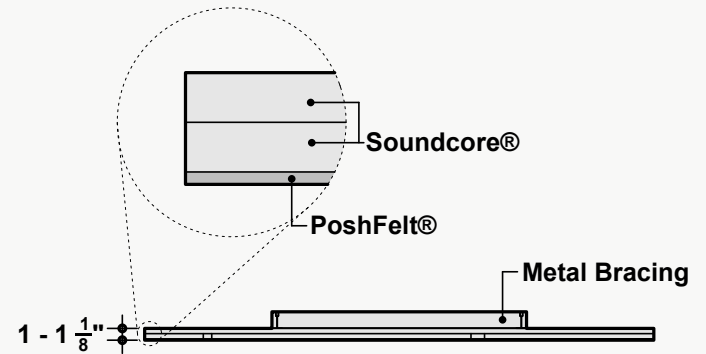

*Approximate. NRC rating may vary due to product dimensions and spacing.

Dimensions

Standard Unit Dimensions

Typical ranges for length and width.

Custom Opportunity

Product dimensions can be manipulated in order to fit your design aesthetic and site conditions.

Standard Unit Thicknesses

Thickness is dependent on material layer selection.

Product Details

Attachment Methods*

Aircraft Cable

- + Fastest/easiest height adjustment
- + Largest height adjustment range
- + Height and angle versatility
- + Accommodates uneven ceiling surfaces and MEP

Threaded Rod

- + Reduced product sway
- + Height and angle versatility
- + Accommodates uneven ceiling surfaces and MEP

Mechanical Direct

- + Lowest profile installation method
- + Eliminates product sway
- + Connects to: Unistrut, ACT Grid, flat ceiling surfaces
- + Connections: Magnets, Grid Clips, Panel Clips, Metal Bracket, Custom