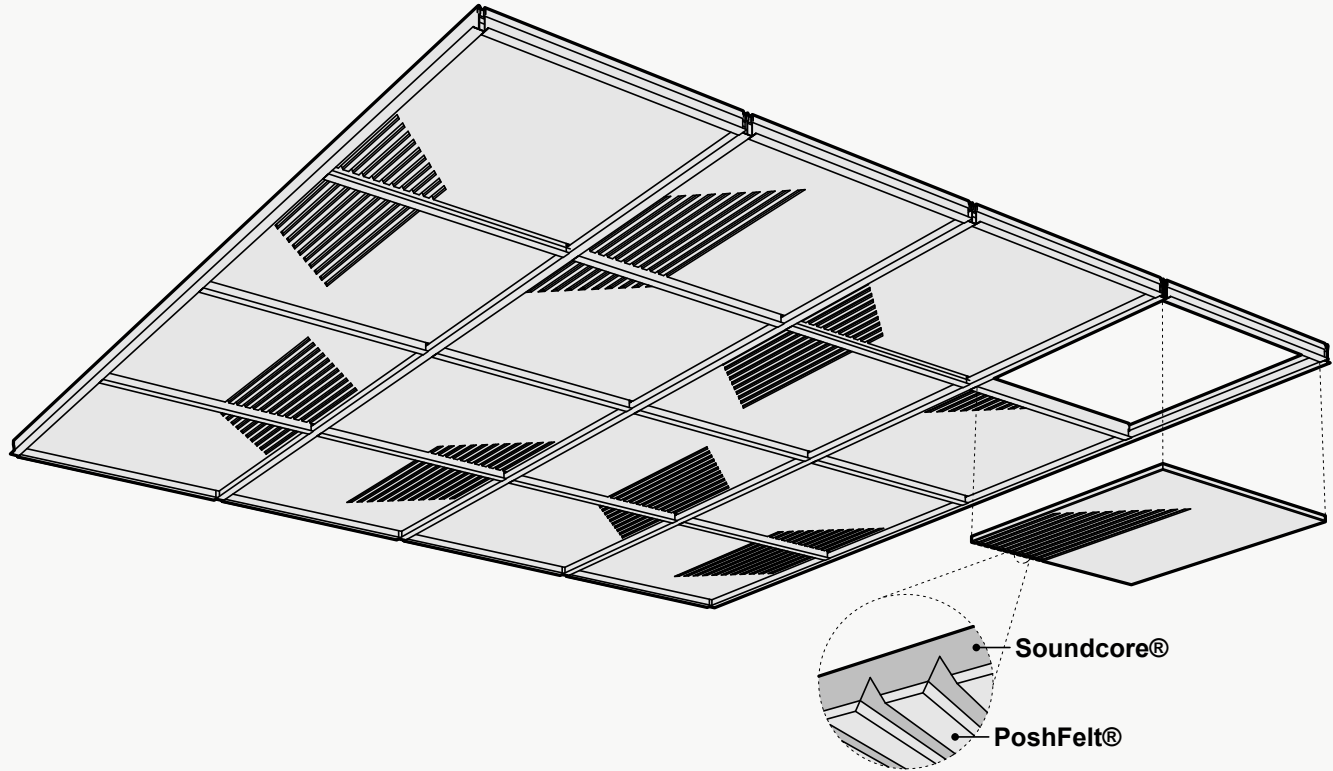

Product Details