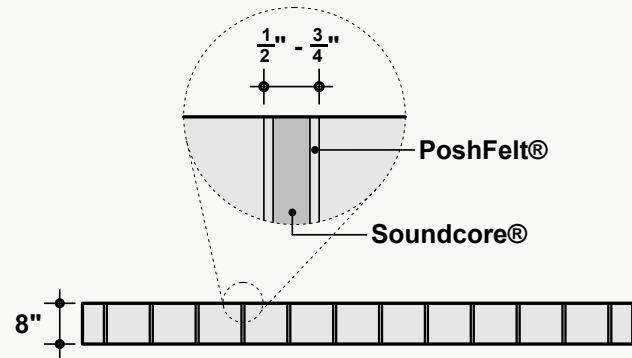

Dimensions

Standard Unit Dimensions

Typical ranges for length and width.

Custom Opportunity

Product dimensions can be manipulated in order to fit your design aesthetic and site conditions.

Standard Unit Thicknesses

Thickness is dependent on material layer selection.

Product Details

Attachment Methods*

Aircraft Cable

- + Fastest/easiest height adjustment
- + Largest height adjustment range
- + Height and angle versatility
- + Accommodates uneven ceiling surfaces and MEP

Threaded Rod

- + Reduced product sway
- + Height and angle versatility
- + Accommodates uneven ceiling surfaces and MEP

Mechanical Direct

- + Lowest profile installation method
- + Eliminates product sway
- + Connects to: Unistrut, ACT Grid, flat ceiling surfaces
- + Connections: Magnets, Grid Clips, Panel Clips, Metal Bracket, Custom