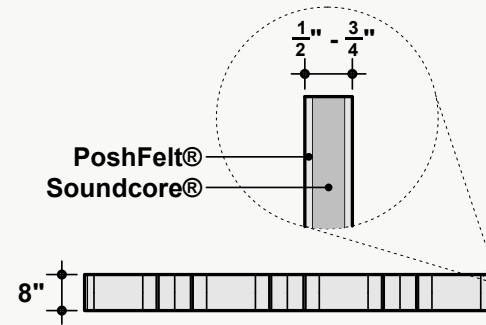

*Approximate. NRC rating may vary due to product dimensions and spacing.

Dimensions

Standard Unit Dimensions

Typical ranges for length and width.

Standard Unit Thicknesses

Thickness is dependent on material layer selection.

Custom Opportunity

Product dimensions can be manipulated in order to fit your design aesthetic and site conditions.

Product Details

Attachment Methods*

Aircraft Cable

- + Fastest/easiest height adjustment
- + Largest height adjustment range
- + Height and angle versatility
- + Accommodates uneven ceiling surfaces and MEP

Threaded Rod

- + Reduced product sway
- + Height and angle versatility
- + Accommodates uneven ceiling surfaces and MEP

Mechanical Direct

- + Lowest profile installation method
- + Eliminates product sway
- + Connects to: Unistrut, ACT Grid, flat ceiling surfaces
- + Connections: Magnets, Grid Clips, Panel Clips, Metal Bracket, Custom