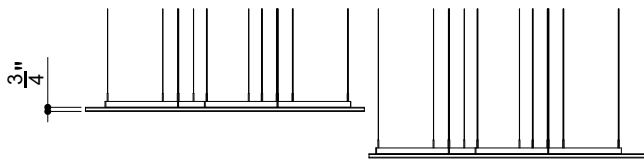

PROFILE CLOUDS 005

ID# CLD-PFL-005

③ PERSPECTIVE VIEW

① FRONT VIEW

② TOP VIEW

CUSTOM SIZING AND THICKNESS AVAILABLE
CUSTOM COLORS AND DESIGNS AVAILABLE
MULTIPLE ATTACHMENT SYSTEM OPPORTUNITIES

CSI CREATIVE

PRODUCT: PROFILE CLOUDS 005

SCALED AS NOTED

ALL DIMENSIONS + / - $\frac{1}{16}$

DATE: 10/27/2021
JOB # :

SHEET
1.1
OF 1.1