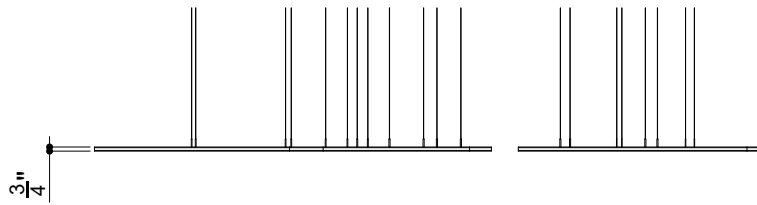

PROFILE CLOUDS 008

ID# CLD-PFL-008

③ PERSPECTIVE VIEW

① FRONT VIEW

② TOP VIEW

CUSTOM SIZING AND THICKNESS AVAILABLE
CUSTOM COLORS AND DESIGNS AVAILABLE
MULTIPLE ATTACHMENT SYSTEM OPPORTUNITIES

CSI CREATIVE

PRODUCT: PROFILE CLOUDS 008

SCALED AS NOTED

ALL DIMENSIONS + / - $\frac{1}{16}$

DATE: 3/30/2022
JOB # :

SHEET
1.1
OF 1.1