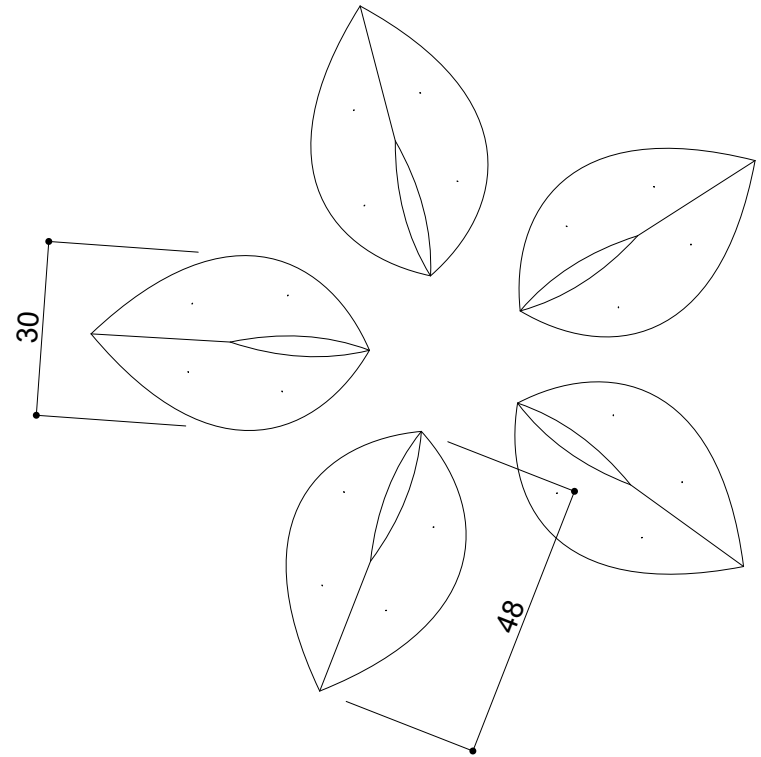

PROFILE CLOUDS 008

ID# CLD-PFL-008

③ PERSPECTIVE VIEW

① FRONT VIEW

② TOP VIEW

CUSTOM SIZING AND THICKNESS AVAILABLE
CUSTOM COLORS AND DESIGNS AVAILABLE
MULTIPLE ATTACHMENT SYSTEM OPPORTUNITIES

CSI CREATIVE

PRODUCT: PROFILE CLOUDS 008

SCALED AS NOTED

ALL DIMENSIONS + / - $\frac{1}{16}$

DATE: 3/30/2022
JOB # :

SHEET
1.1
OF 1.1