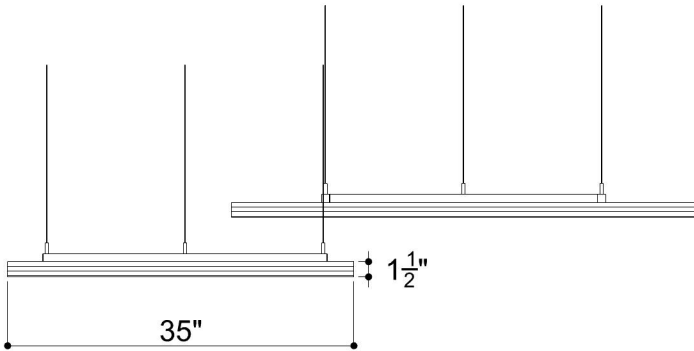

# CLOUDS STACKED 004

ID# CLD-STK-004

③ PERSPECTIVE VIEW

① FRONT VIEW

② SIDE VIEW

CUSTOM SIZING AND THICKNESS AVAILABLE  
CUSTOM COLORS AND DESIGNS AVAILABLE  
MULTIPLE ATTACHMENT SYSTEM OPPORTUNITIES

CSI CREATIVE

PRODUCT: CLOUDS STACKED 004

SCALED AS NOTED

ALL DIMENSIONS + / -  $\frac{1}{16}$

DATE: 04/14/2022  
JOB # :

SHEET  
**1.1**  
OF 1.1