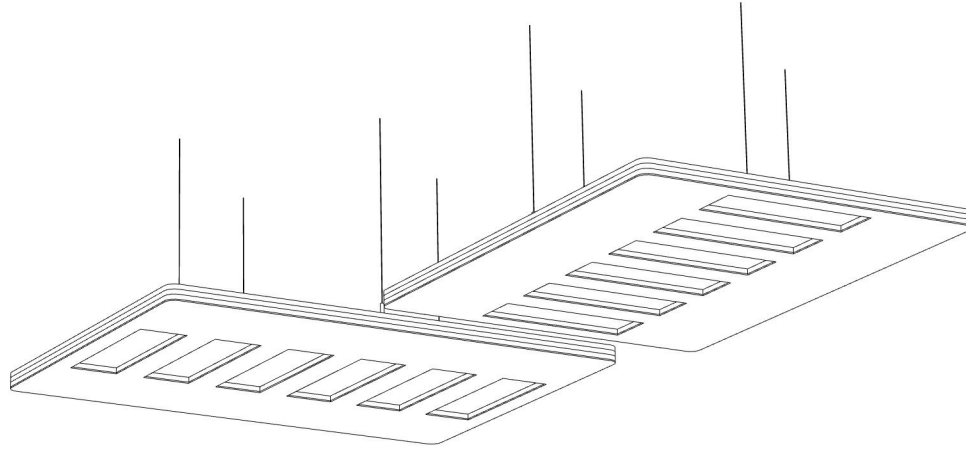

# CLOUDS STACKED 004

ID# CLD-STK-004

③ PERSPECTIVE VIEW

① FRONT VIEW

② SIDE VIEW

CUSTOM SIZING AND THICKNESS AVAILABLE  
CUSTOM COLORS AND DESIGNS AVAILABLE  
MULTIPLE ATTACHMENT SYSTEM OPPORTUNITIES

CSI CREATIVE

PRODUCT: CLOUDS STACKED 004

SCALED AS NOTED

ALL DIMENSIONS + / -  $\frac{1}{16}$

DATE: 04/14/2022  
JOB # :

SHEET  
**1.1**  
OF 1.1