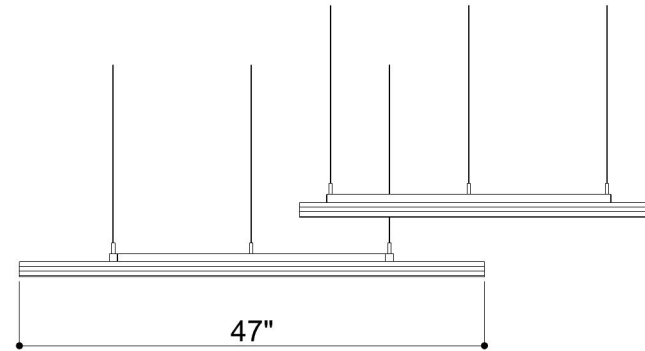

# CLOUDS STACKED 004

ID# CLD-STK-004

③ PERSPECTIVE VIEW

① FRONT VIEW

② SIDE VIEW

CUSTOM SIZING AND THICKNESS AVAILABLE  
CUSTOM COLORS AND DESIGNS AVAILABLE  
MULTIPLE ATTACHMENT SYSTEM OPPORTUNITIES

CSI CREATIVE

PRODUCT: CLOUDS STACKED 004

SCALED AS NOTED

ALL DIMENSIONS + / -  $\frac{1}{16}$

DATE: 04/14/2022  
JOB # :

SHEET  
**1.1**  
OF 1.1