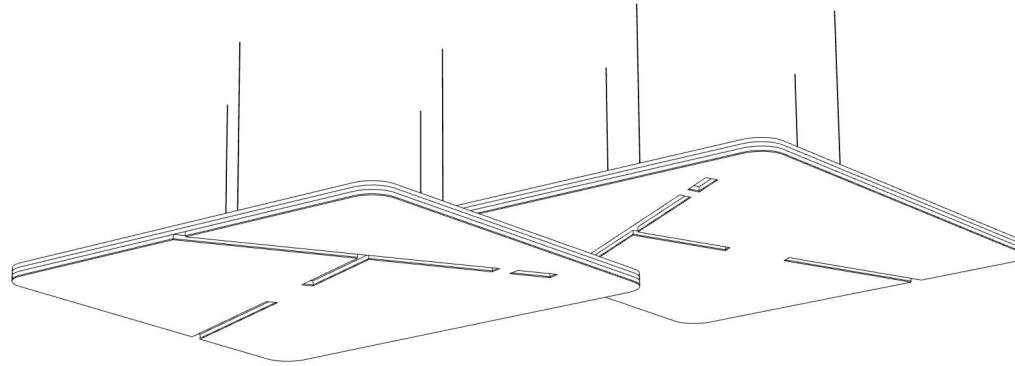

CLOUDS STACKED 005

ID# CLD-STK-005

③ PERSPECTIVE VIEW

① FRONT VIEW

② SIDE VIEW

CUSTOM SIZING AND THICKNESS AVAILABLE
CUSTOM COLORS AND DESIGNS AVAILABLE
MULTIPLE ATTACHMENT SYSTEM OPPORTUNITIES

CSI CREATIVE

PRODUCT: CLOUDS STACKED 005

SCALED AS NOTED

ALL DIMENSIONS + / - $\frac{1}{16}$

DATE: 04/14/2022
JOB # :

SHEET
1.1
OF 1.1