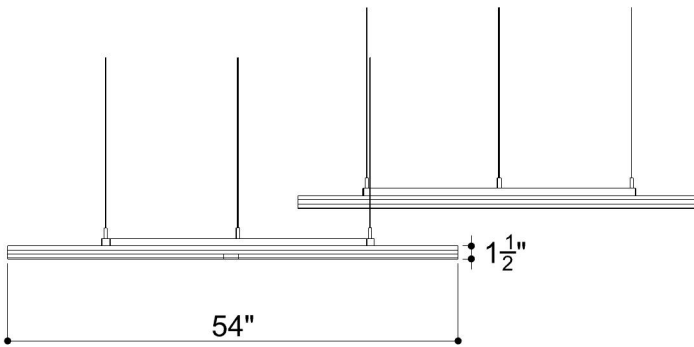

CLOUDS STACKED 005

ID# CLD-STK-005

③ PERSPECTIVE VIEW

① FRONT VIEW

② SIDE VIEW

CUSTOM SIZING AND THICKNESS AVAILABLE
CUSTOM COLORS AND DESIGNS AVAILABLE
MULTIPLE ATTACHMENT SYSTEM OPPORTUNITIES

CSI CREATIVE

PRODUCT: CLOUDS STACKED 005

SCALED AS NOTED

ALL DIMENSIONS + / - $\frac{1}{16}$

DATE: 04/14/2022
JOB # :

SHEET
1.1
OF 1.1