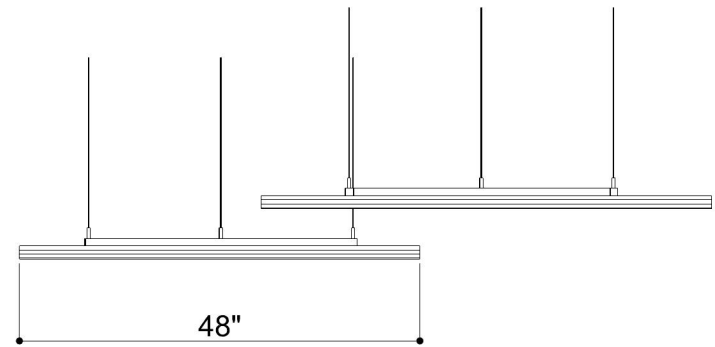

CLOUDS STACKED 005

ID# CLD-STK-005

③ PERSPECTIVE VIEW

① FRONT VIEW

② SIDE VIEW

CUSTOM SIZING AND THICKNESS AVAILABLE
CUSTOM COLORS AND DESIGNS AVAILABLE
MULTIPLE ATTACHMENT SYSTEM OPPORTUNITIES

CSI CREATIVE

PRODUCT: CLOUDS STACKED 005

SCALED AS NOTED

ALL DIMENSIONS + / - $\frac{1}{16}$

DATE: 04/14/2022
JOB # :

SHEET
1.1
OF 1.1