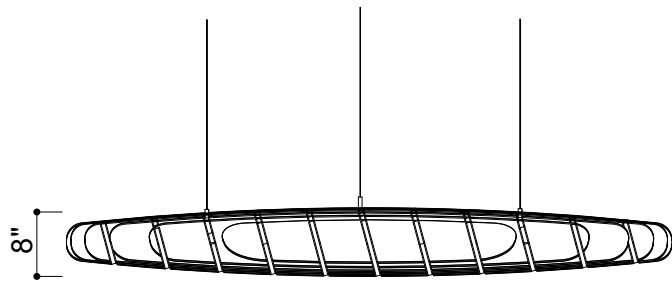

# WAFFLE SLANTED CLOUDS 005

ID# CLD-WSL-005

③ PERSPECTIVE VIEW

① FRONT VIEW

② TOP VIEW

CUSTOM SIZING AND THICKNESS AVAILABLE  
CUSTOM COLORS AND DESIGNS AVAILABLE  
MULTIPLE ATTACHMENT SYSTEM OPPORTUNITIES

CSI CREATIVE

PRODUCT: WAFFLE SLANTED CLOUDS 005

SCALED AS NOTED

ALL DIMENSIONS + / -  $\frac{1}{16}$

DATE: 10/10/2021  
JOB # :

SHEET  
**1.1**  
OF 1.1