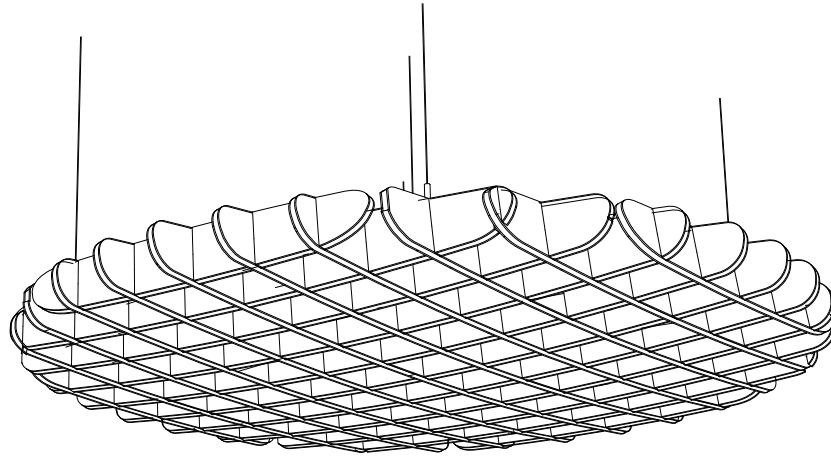

# WAFFLE SLANTED CLOUDS 005

ID# CLD-WSL-005

③ PERSPECTIVE VIEW

① FRONT VIEW

② TOP VIEW

CUSTOM SIZING AND THICKNESS AVAILABLE  
CUSTOM COLORS AND DESIGNS AVAILABLE  
MULTIPLE ATTACHMENT SYSTEM OPPORTUNITIES

CSI CREATIVE

PRODUCT: WAFFLE SLANTED CLOUDS 005

SCALED AS NOTED

ALL DIMENSIONS + / -  $\frac{1}{16}$

DATE: 10/10/2021  
JOB # :

SHEET  
**1.1**  
OF 1.1