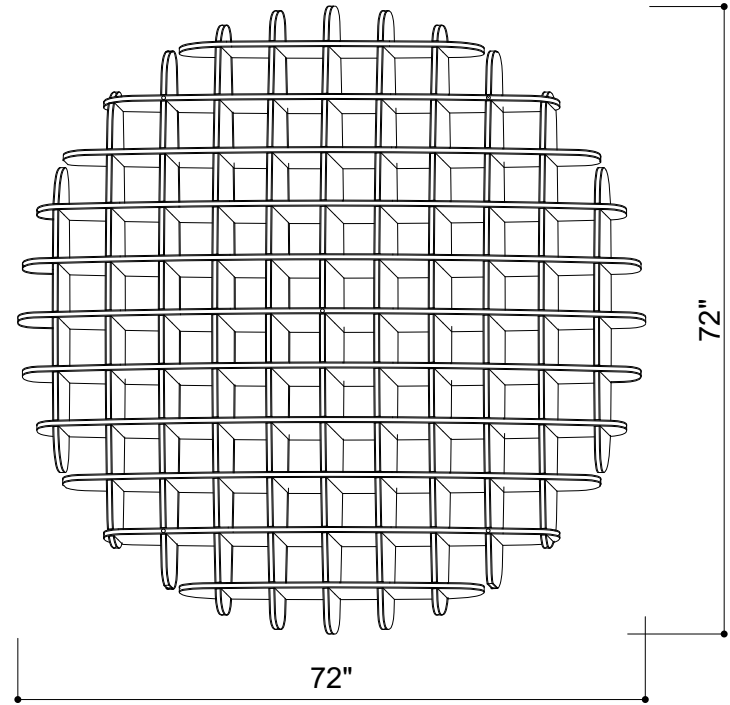

# WAFFLE SLANTED CLOUDS 005

ID# CLD-WSL-005

③ PERSPECTIVE VIEW

① FRONT VIEW

② TOP VIEW

CUSTOM SIZING AND THICKNESS AVAILABLE  
CUSTOM COLORS AND DESIGNS AVAILABLE  
MULTIPLE ATTACHMENT SYSTEM OPPORTUNITIES

CSI CREATIVE

PRODUCT: WAFFLE SLANTED CLOUDS 005

SCALED AS NOTED

ALL DIMENSIONS + / -  $\frac{1}{16}$

DATE: 10/10/2021  
JOB # :

SHEET  
**1.1**  
OF 1.1