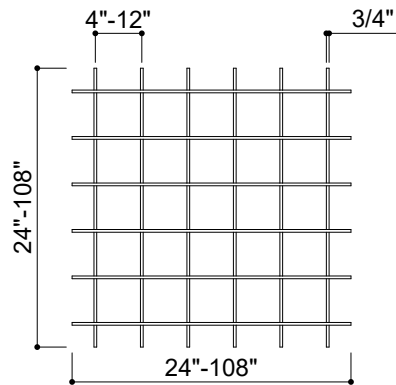

CLOUDS WAFFLE 003

ID# CLD-WFL-003

① PERSPECTIVE VIEW

② PLAN VIEW

③ SIDE VIEW

CUSTOM SIZING AND THICKNESS AVAILABLE
CUSTOM COLORS AND DESIGNS AVAILABLE
MULTIPLE ATTACHMENT SYSTEM OPPORTUNITIES

CSI CREATIVE

PROJECT:

SCALED AS NOTED
MATERIALS / COLORS

ALL DIMENSIONS + / - $\frac{1}{16}$

DATE: 4/13/2022
JOB # :

SHEET
1.1
OF 1.1