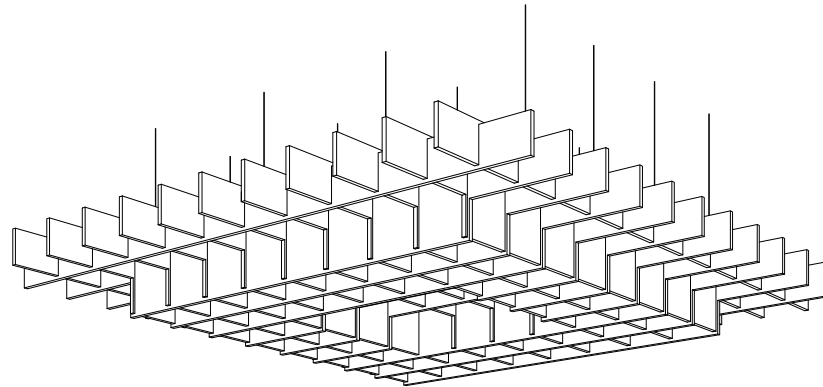

CLOUDS WAFFLE 005

ID# CLD-WFL-005

③ PERSPECTIVE VIEW

① BOTTOM FACE

② SIDE VIEW

CUSTOM SIZING AND THICKNESS AVAILABLE
CUSTOM COLORS AND DESIGNS AVAILABLE
MULTIPLE ATTACHMENT SYSTEM OPPORTUNITIES

CSI CREATIVE

PRODUCT:

SCALED AS NOTED

ALL DIMENSIONS \pm / - $\frac{1}{16}$

DATE: 10/27/2021
JOB # :

SHEET
1.1
OF 1.1