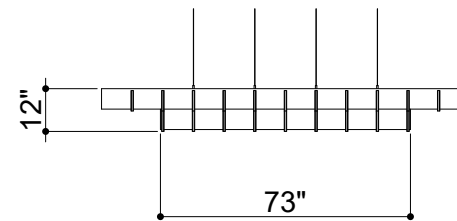

CLOUDS WAFFLE 005

ID# CLD-WFL-005

③ PERSPECTIVE VIEW

① BOTTOM FACE

② SIDE VIEW

CUSTOM SIZING AND THICKNESS AVAILABLE
CUSTOM COLORS AND DESIGNS AVAILABLE
MULTIPLE ATTACHMENT SYSTEM OPPORTUNITIES

CSI CREATIVE

PRODUCT:

SCALED AS NOTED

ALL DIMENSIONS \pm / - $\frac{1}{16}$

DATE: 10/27/2021
JOB # :

SHEET
1.1
OF 1.1