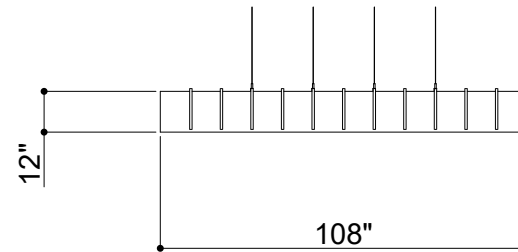

CLOUDS WAFFLE 010

ID# CLD-WFL-010

③ PERSPECTIVE VIEW

① BOTTOM FACE

② SIDE VIEW

CUSTOM SIZING AND THICKNESS AVAILABLE
CUSTOM COLORS AND DESIGNS AVAILABLE
MULTIPLE ATTACHMENT SYSTEM OPPORTUNITIES

CSI CREATIVE

PRODUCT:

SCALED AS NOTED

ALL DIMENSIONS + / - $\frac{1}{16}$

DATE: 10/27/2021
JOB # :

SHEET
1.1
OF 1.1