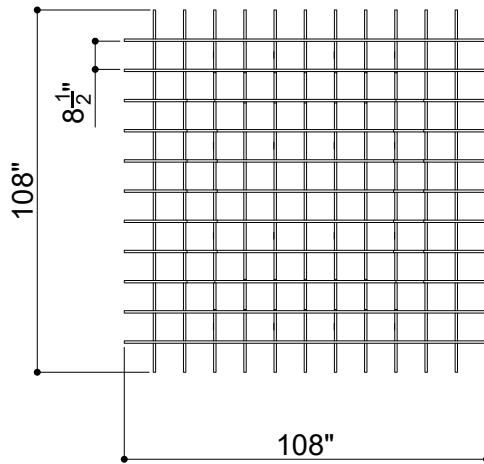

CLOUDS WAFFLE 010

ID# CLD-WFL-010

③ PERSPECTIVE VIEW

① BOTTOM FACE

② SIDE VIEW

CUSTOM SIZING AND THICKNESS AVAILABLE
CUSTOM COLORS AND DESIGNS AVAILABLE
MULTIPLE ATTACHMENT SYSTEM OPPORTUNITIES

CSI CREATIVE

PRODUCT:

SCALED AS NOTED

ALL DIMENSIONS + / - $\frac{1}{16}$

DATE: 10/27/2021
JOB # :

SHEET
1.1
OF 1.1