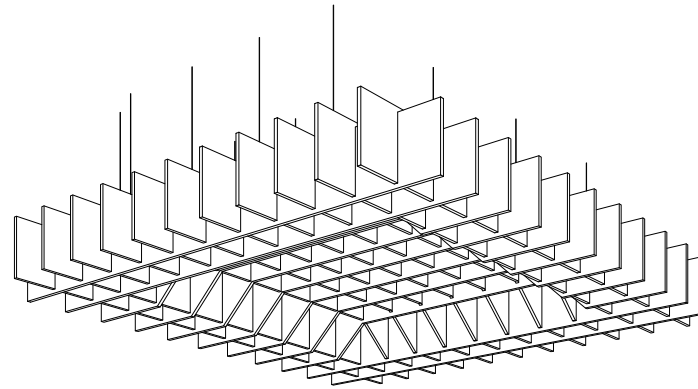

CLOUDS WAFFLE 010

ID# CLD-WFL-010

③ PERSPECTIVE VIEW

① BOTTOM FACE

② SIDE VIEW

CUSTOM SIZING AND THICKNESS AVAILABLE
CUSTOM COLORS AND DESIGNS AVAILABLE
MULTIPLE ATTACHMENT SYSTEM OPPORTUNITIES

CSI CREATIVE

PRODUCT:

SCALED AS NOTED

ALL DIMENSIONS + / - $\frac{1}{16}$

DATE: 10/27/2021
JOB # :

SHEET
1.1
OF 1.1