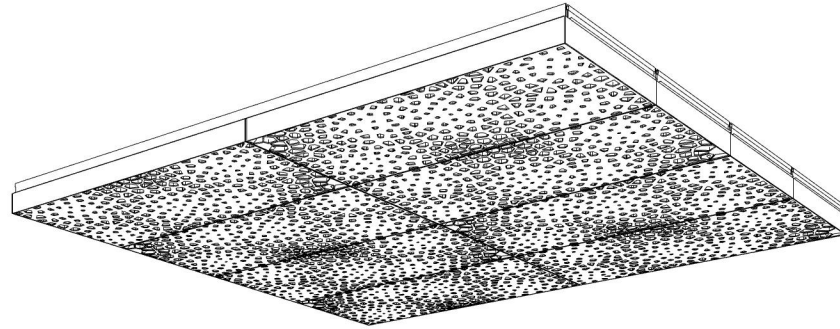

FOLDED GRID 007

ID# GRD-FLD-007

③ PERSPECTIVE VIEW

① BOTTOM FACE

② SIDE VIEW

CUSTOM SIZING AND THICKNESS AVAILABLE
CUSTOM COLORS AND DESIGNS AVAILABLE
MULTIPLE ATTACHMENT SYSTEM OPPORTUNITIES

CSI CREATIVE

PRODUCT: FOLDED GRID 007

SCALED AS NOTED

ALL DIMENSIONS + / - $\frac{1}{16}$

DATE: 3/25/2022
JOB # :

SHEET
1.1
OF 1.1