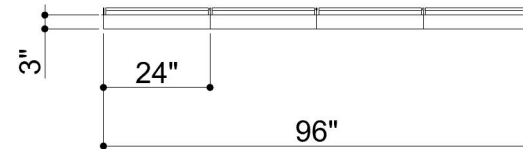

FOLDED GRID 007

ID# GRD-FLD-007

③ PERSPECTIVE VIEW

① BOTTOM FACE

② SIDE VIEW

CUSTOM SIZING AND THICKNESS AVAILABLE
CUSTOM COLORS AND DESIGNS AVAILABLE
MULTIPLE ATTACHMENT SYSTEM OPPORTUNITIES

CSI CREATIVE

PRODUCT: FOLDED GRID 007

SCALED AS NOTED

ALL DIMENSIONS + / - $\frac{1}{16}$

DATE: 3/25/2022
JOB # :

SHEET
1.1
OF 1.1