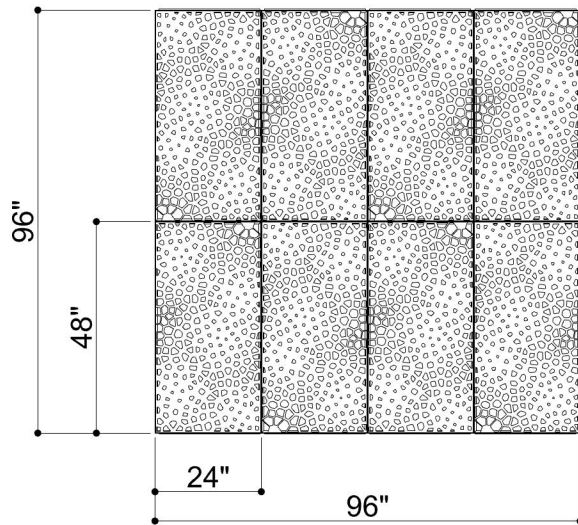

FOLDED GRID 007

ID# GRD-FLD-007

③ PERSPECTIVE VIEW

① BOTTOM FACE

② SIDE VIEW

CUSTOM SIZING AND THICKNESS AVAILABLE
CUSTOM COLORS AND DESIGNS AVAILABLE
MULTIPLE ATTACHMENT SYSTEM OPPORTUNITIES

CSI CREATIVE

PRODUCT: FOLDED GRID 007

SCALED AS NOTED

ALL DIMENSIONS + / - $\frac{1}{16}$

DATE: 3/25/2022
JOB # :

SHEET
1.1
OF 1.1