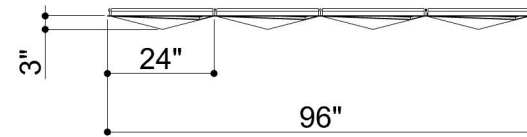

FOLDED GRID 010

ID# GRD-FLD-010

③ PERSPECTIVE VIEW

① BOTTOM FACE

② SIDE VIEW

CUSTOM SIZING AND THICKNESS AVAILABLE
CUSTOM COLORS AND DESIGNS AVAILABLE
MULTIPLE ATTACHMENT SYSTEM OPPORTUNITIES

CSI CREATIVE

PRODUCT: FOLDED GRID 010

SCALED AS NOTED

ALL DIMENSIONS + / - $\frac{1}{16}$

DATE: 3/25/2022
JOB # :

SHEET
1.1
OF 1.1