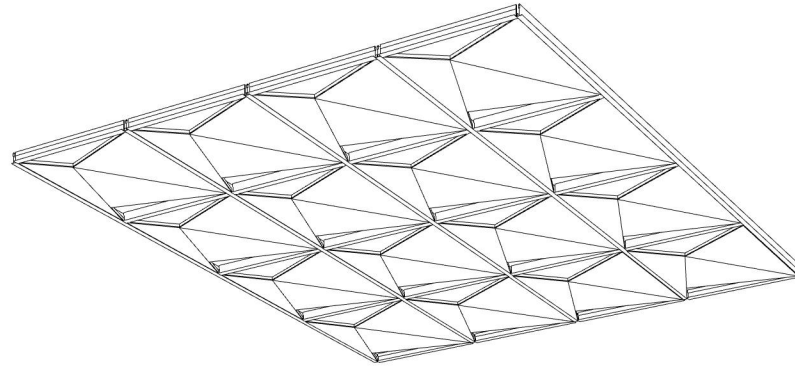

FOLDED GRID 010

ID# GRD-FLD-010

③ PERSPECTIVE VIEW

① BOTTOM FACE

② SIDE VIEW

CUSTOM SIZING AND THICKNESS AVAILABLE
CUSTOM COLORS AND DESIGNS AVAILABLE
MULTIPLE ATTACHMENT SYSTEM OPPORTUNITIES

CSI CREATIVE

PRODUCT: FOLDED GRID 010

SCALED AS NOTED

ALL DIMENSIONS + / - $\frac{1}{16}$

DATE: 3/25/2022
JOB # :

SHEET
1.1
OF 1.1