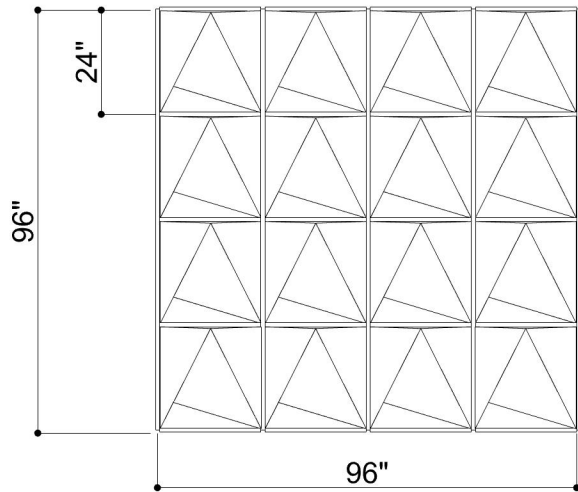

FOLDED GRID 010

ID# GRD-FLD-010

③ PERSPECTIVE VIEW

① BOTTOM FACE

② SIDE VIEW

CUSTOM SIZING AND THICKNESS AVAILABLE
CUSTOM COLORS AND DESIGNS AVAILABLE
MULTIPLE ATTACHMENT SYSTEM OPPORTUNITIES

CSI CREATIVE

PRODUCT: FOLDED GRID 010

SCALED AS NOTED

ALL DIMENSIONS + / - $\frac{1}{16}$

DATE: 3/25/2022
JOB # :

SHEET
1.1
OF 1.1