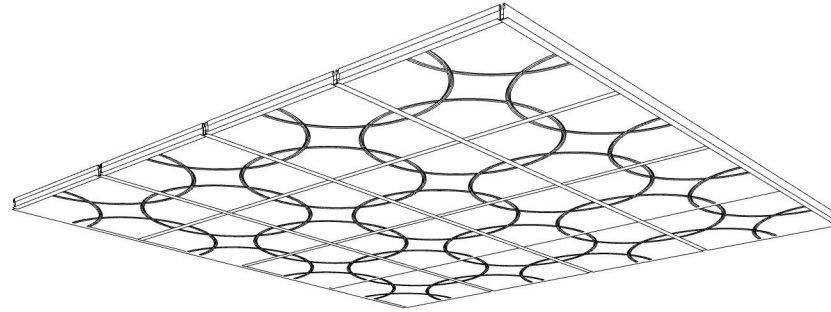

TILE GRID 011

ID# GRD-TLE-011

③ PERSPECTIVE VIEW

① BOTTOM FACE

② SIDE VIEW

CUSTOM SIZING AND THICKNESS AVAILABLE
CUSTOM COLORS AND DESIGNS AVAILABLE
MULTIPLE ATTACHMENT SYSTEM OPPORTUNITIES

CSI CREATIVE

PRODUCT: TILE GRID 011

SCALED AS NOTED

ALL DIMENSIONS + / - $\frac{1}{16}$

DATE: 4/1/2022
JOB # :

SHEET
1.1
OF 1.1