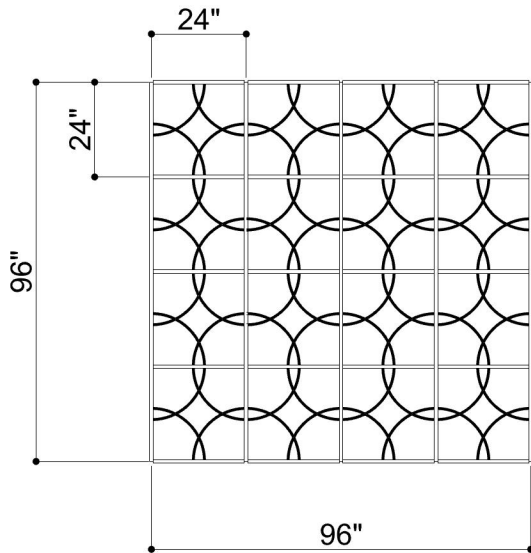

TILE GRID 011

ID# GRD-TLE-011

③ PERSPECTIVE VIEW

① BOTTOM FACE

② SIDE VIEW

CUSTOM SIZING AND THICKNESS AVAILABLE
CUSTOM COLORS AND DESIGNS AVAILABLE
MULTIPLE ATTACHMENT SYSTEM OPPORTUNITIES

CSI CREATIVE

PRODUCT: TILE GRID 011

SCALED AS NOTED

ALL DIMENSIONS + / - $\frac{1}{16}$

DATE: 4/1/2022
JOB # :

SHEET
1.1
OF 1.1