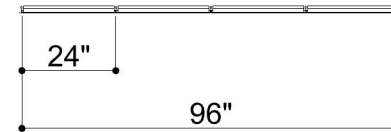

TILE GRID 011

ID# GRD-TLE-011

③ PERSPECTIVE VIEW

① BOTTOM FACE

② SIDE VIEW

CUSTOM SIZING AND THICKNESS AVAILABLE
CUSTOM COLORS AND DESIGNS AVAILABLE
MULTIPLE ATTACHMENT SYSTEM OPPORTUNITIES

CSI CREATIVE

PRODUCT: TILE GRID 011

SCALED AS NOTED

ALL DIMENSIONS + / - $\frac{1}{16}$

DATE: 4/1/2022
JOB # :

SHEET
1.1
OF 1.1