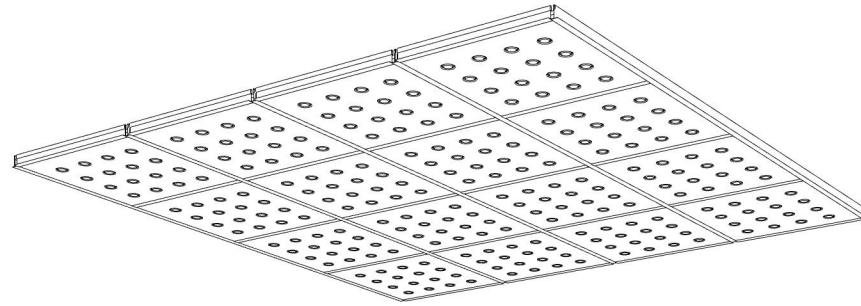

# GRID TILE 016

ID# GRD-TLE-016

③ PERSPECTIVE VIEW

① BOTTOM FACE

② SIDE VIEW

CUSTOM SIZING AND THICKNESS AVAILABLE  
CUSTOM COLORS AND DESIGNS AVAILABLE  
MULTIPLE ATTACHMENT SYSTEM OPPORTUNITIES

CSI CREATIVE

PRODUCT: GRID TILE 016

SCALED AS NOTED

ALL DIMENSIONS + / -  $\frac{1}{16}$

DATE: 3/31/2022  
JOB # :

SHEET  
**1.1**  
OF 1.1