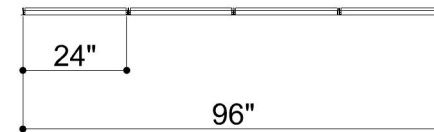

# GRID TILE 016

ID# GRD-TLE-016

③ PERSPECTIVE VIEW

① BOTTOM FACE

② SIDE VIEW

CUSTOM SIZING AND THICKNESS AVAILABLE  
CUSTOM COLORS AND DESIGNS AVAILABLE  
MULTIPLE ATTACHMENT SYSTEM OPPORTUNITIES

CSI CREATIVE

PRODUCT: GRID TILE 016

SCALED AS NOTED

ALL DIMENSIONS + / -  $\frac{1}{16}$

DATE: 3/31/2022  
JOB # :

SHEET  
**1.1**  
OF 1.1