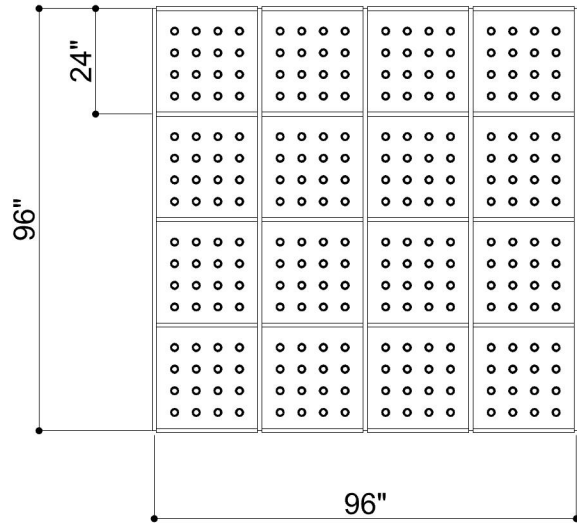

# GRID TILE 016

ID# GRD-TLE-016

③ PERSPECTIVE VIEW

① BOTTOM FACE

② SIDE VIEW

CUSTOM SIZING AND THICKNESS AVAILABLE  
CUSTOM COLORS AND DESIGNS AVAILABLE  
MULTIPLE ATTACHMENT SYSTEM OPPORTUNITIES

CSI CREATIVE

PRODUCT: GRID TILE 016

SCALED AS NOTED

ALL DIMENSIONS + / -  $\frac{1}{16}$

DATE: 3/31/2022  
JOB # :

SHEET  
**1.1**  
OF 1.1