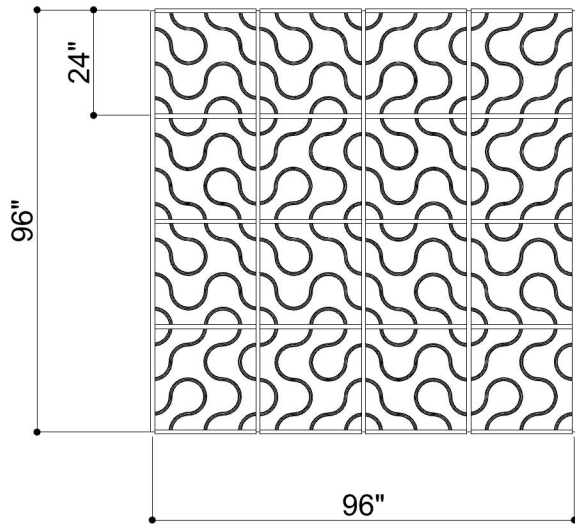

GRID TILE 017

ID# GRD-TLE-017

③ PERSPECTIVE VIEW

① BOTTOM FACE

② SIDE VIEW

CUSTOM SIZING AND THICKNESS AVAILABLE
CUSTOM COLORS AND DESIGNS AVAILABLE
MULTIPLE ATTACHMENT SYSTEM OPPORTUNITIES

CSI CREATIVE

PRODUCT: GRID TILE 017

SCALED AS NOTED

ALL DIMENSIONS + / - $\frac{1}{16}$

DATE: 3/31/2022
JOB # :

SHEET
1.1
OF 1.1