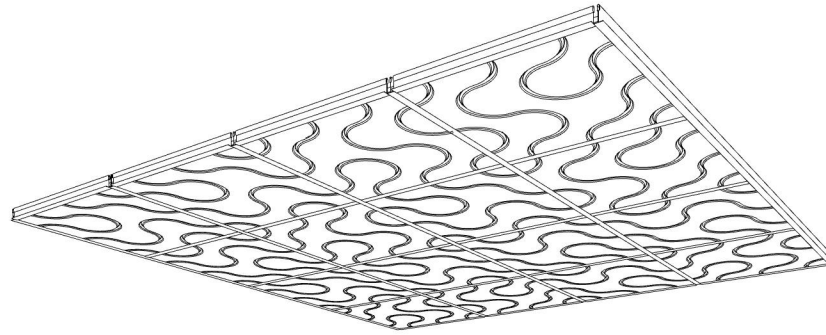

GRID TILE 017

ID# GRD-TLE-017

③ PERSPECTIVE VIEW

① BOTTOM FACE

② SIDE VIEW

CUSTOM SIZING AND THICKNESS AVAILABLE
CUSTOM COLORS AND DESIGNS AVAILABLE
MULTIPLE ATTACHMENT SYSTEM OPPORTUNITIES

CSI CREATIVE

PRODUCT: GRID TILE 017

SCALED AS NOTED

ALL DIMENSIONS + / - $\frac{1}{16}$

DATE: 3/31/2022
JOB # :

SHEET
1.1
OF 1.1