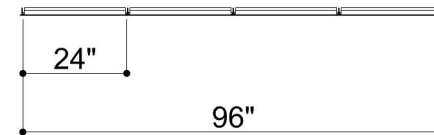

GRID TILE 017

ID# GRD-TLE-017

③ PERSPECTIVE VIEW

① BOTTOM FACE

② SIDE VIEW

CUSTOM SIZING AND THICKNESS AVAILABLE
CUSTOM COLORS AND DESIGNS AVAILABLE
MULTIPLE ATTACHMENT SYSTEM OPPORTUNITIES

CSI CREATIVE

PRODUCT: GRID TILE 017

SCALED AS NOTED

ALL DIMENSIONS + / - $\frac{1}{16}$

DATE: 3/31/2022
JOB # :

SHEET
1.1
OF 1.1