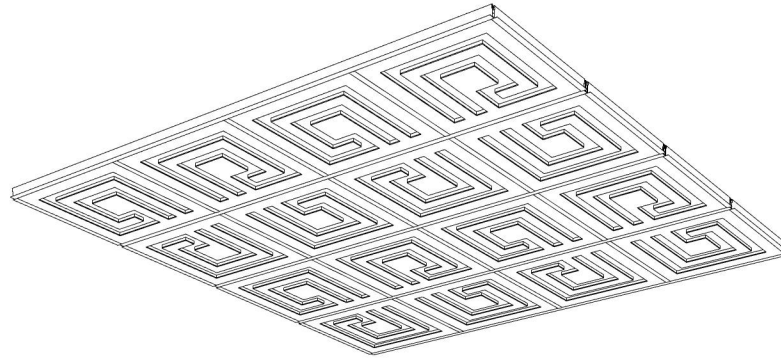

GRID TILE 018

ID# GRD-TLE-018

③ PERSPECTIVE VIEW

① BOTTOM FACE

② SIDE VIEW

CUSTOM SIZING AND THICKNESS AVAILABLE
CUSTOM COLORS AND DESIGNS AVAILABLE
MULTIPLE ATTACHMENT SYSTEM OPPORTUNITIES

CSI CREATIVE

PRODUCT:

SCALED AS NOTED

ALL DIMENSIONS + / - $\frac{1}{16}$

DATE: 11/10/2021
JOB #:

SHEET
1.1
OF 1.1