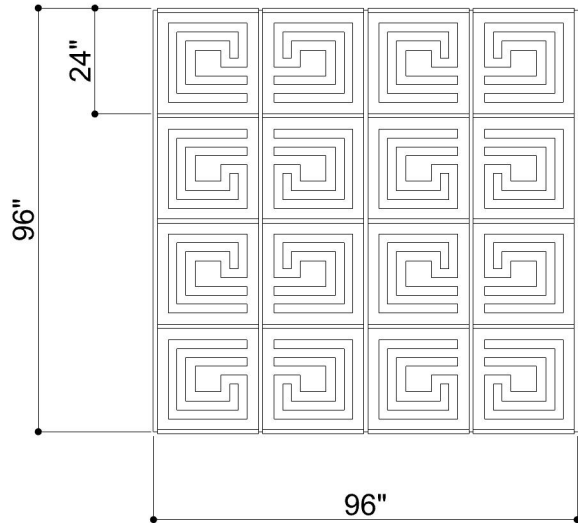

GRID TILE 018

ID# GRD-TLE-018

③ PERSPECTIVE VIEW

① BOTTOM FACE

② SIDE VIEW

CUSTOM SIZING AND THICKNESS AVAILABLE
CUSTOM COLORS AND DESIGNS AVAILABLE
MULTIPLE ATTACHMENT SYSTEM OPPORTUNITIES

CSI CREATIVE

PRODUCT:

SCALED AS NOTED

ALL DIMENSIONS + / - $\frac{1}{16}$

DATE: 11/10/2021
JOB #:

SHEET
1.1
OF 1.1