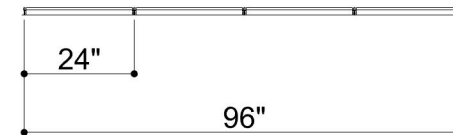

GRID TILE 018

ID# GRD-TLE-018

③ PERSPECTIVE VIEW

① BOTTOM FACE

② SIDE VIEW

CUSTOM SIZING AND THICKNESS AVAILABLE
CUSTOM COLORS AND DESIGNS AVAILABLE
MULTIPLE ATTACHMENT SYSTEM OPPORTUNITIES

CSI CREATIVE

PRODUCT:

SCALED AS NOTED

ALL DIMENSIONS + / - $\frac{1}{16}$

DATE: 11/10/2021
JOB #:

SHEET
1.1
OF 1.1