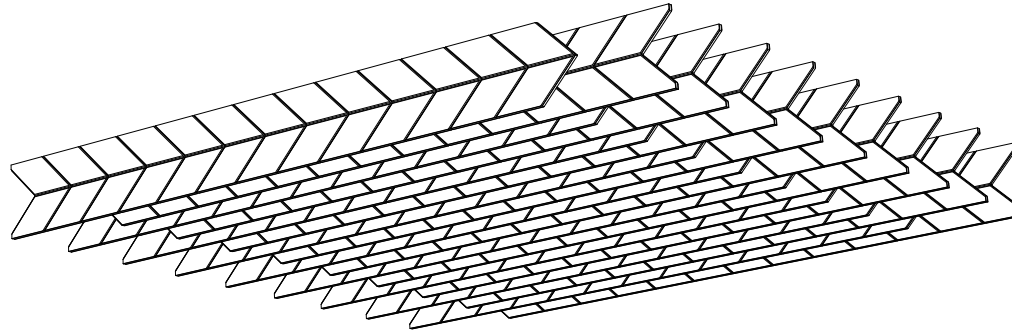

CARVED BAFFLES 003

ID# BFL-CRV-003

③ PERSPECTIVE VIEW

① FRONT VIEW

② SIDE VIEW

CUSTOM SIZING AND THICKNESS AVAILABLE
CUSTOM COLORS AND DESIGNS AVAILABLE
MULTIPLE ATTACHMENT SYSTEM OPPORTUNITIES

CSI CREATIVE

PRODUCT: CARVED BAFFLES 003

SCALED AS NOTED

ALL DIMENSIONS + / - $\frac{1}{16}$

DATE: 09/21/2021

SHEET
1.1
OF 1.1