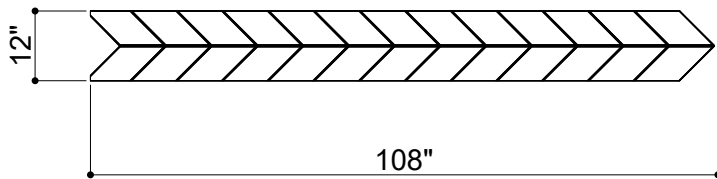

CARVED BAFFLES 003

ID# BFL-CRV-003

③ PERSPECTIVE VIEW

① FRONT VIEW

② SIDE VIEW

CUSTOM SIZING AND THICKNESS AVAILABLE
CUSTOM COLORS AND DESIGNS AVAILABLE
MULTIPLE ATTACHMENT SYSTEM OPPORTUNITIES

CSI CREATIVE

PRODUCT: CARVED BAFFLES 003

SCALED AS NOTED

ALL DIMENSIONS + / - $\frac{1}{16}$

DATE: 09/21/2021

SHEET
1.1
OF 1.1