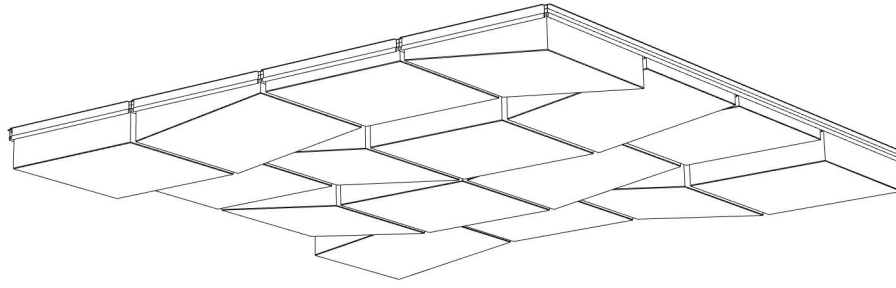

FOLDED GRID 004

ID# GRD-FLD-004

③ PERSPECTIVE VIEW

① FRONT VIEW

② SIDE VIEW

CUSTOM SIZING AND THICKNESS AVAILABLE
CUSTOM COLORS AND DESIGNS AVAILABLE
MULTIPLE ATTACHMENT SYSTEM OPPORTUNITIES

CSI CREATIVE

PRODUCT: FOLDED GRID 004

SCALED AS NOTED

ALL DIMENSIONS + / - $\frac{1}{16}$

DATE: 04/15/2022
JOB # :

SHEET
1.1
OF 1.1