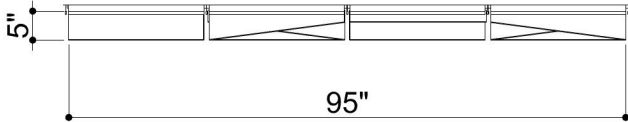

FOLDED GRID 004

ID# GRD-FLD-004

③ PERSPECTIVE VIEW

① FRONT VIEW

② SIDE VIEW

CUSTOM SIZING AND THICKNESS AVAILABLE
CUSTOM COLORS AND DESIGNS AVAILABLE
MULTIPLE ATTACHMENT SYSTEM OPPORTUNITIES

CSI CREATIVE

PRODUCT: FOLDED GRID 004

SCALED AS NOTED

ALL DIMENSIONS + / - $\frac{1}{16}$

DATE: 04/15/2022
JOB # :

SHEET
1.1
OF 1.1