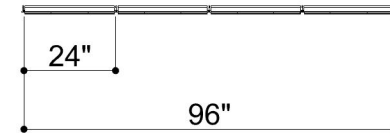

# TILE GRID 003

ID# GRD-TLE-003

③ PERSPECTIVE VIEW

① BOTTOM FACE

② SIDE VIEW

CUSTOM SIZING AND THICKNESS AVAILABLE  
CUSTOM COLORS AND DESIGNS AVAILABLE  
MULTIPLE ATTACHMENT SYSTEM OPPORTUNITIES

CSI CREATIVE

PRODUCT: TILE GRID 003

SCALED AS NOTED

ALL DIMENSIONS + / -  $\frac{1}{16}$

DATE: 4/1/2022  
JOB # :

SHEET  
**1.1**  
OF 1.1