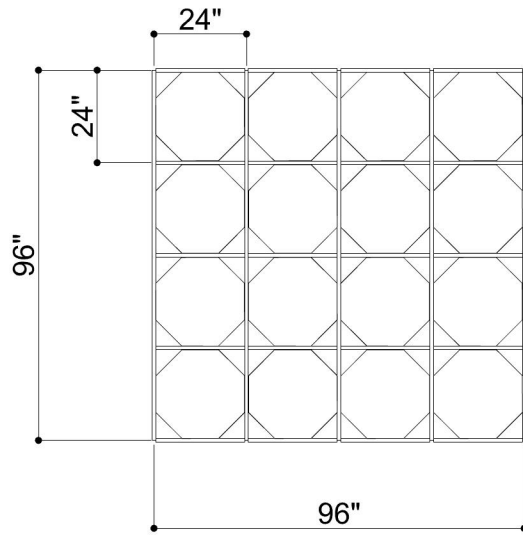

# TILE GRID 003

ID# GRD-TLE-003

③ PERSPECTIVE VIEW

① BOTTOM FACE

② SIDE VIEW

CUSTOM SIZING AND THICKNESS AVAILABLE  
CUSTOM COLORS AND DESIGNS AVAILABLE  
MULTIPLE ATTACHMENT SYSTEM OPPORTUNITIES

CSI CREATIVE

PRODUCT: TILE GRID 003

SCALED AS NOTED

ALL DIMENSIONS + / -  $\frac{1}{16}$

DATE: 4/1/2022  
JOB # :

SHEET  
**1.1**  
OF 1.1