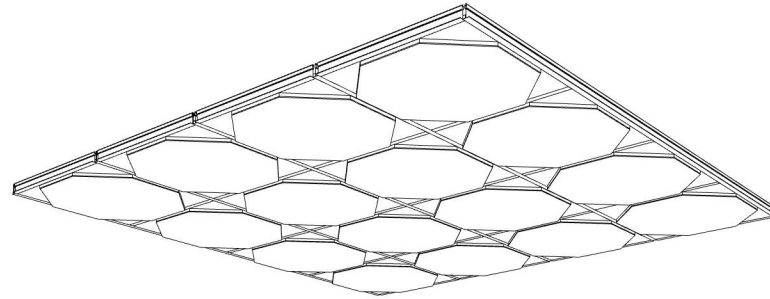

# TILE GRID 003

ID# GRD-TLE-003

③ PERSPECTIVE VIEW

① BOTTOM FACE

② SIDE VIEW

CUSTOM SIZING AND THICKNESS AVAILABLE  
CUSTOM COLORS AND DESIGNS AVAILABLE  
MULTIPLE ATTACHMENT SYSTEM OPPORTUNITIES

CSI CREATIVE

PRODUCT: TILE GRID 003

SCALED AS NOTED

ALL DIMENSIONS + / -  $\frac{1}{16}$

DATE: 4/1/2022  
JOB # :

SHEET  
**1.1**  
OF 1.1