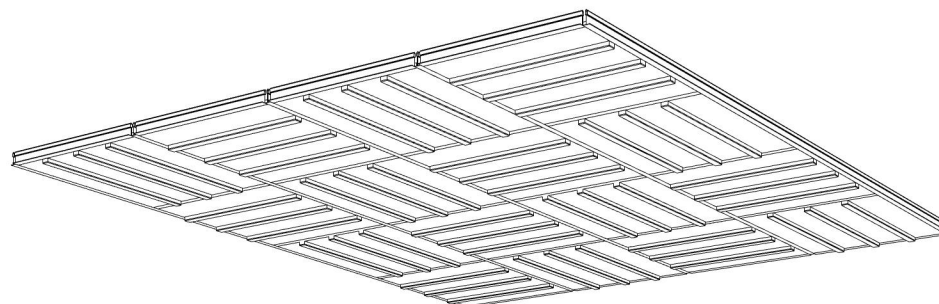

TILE GRID 006

ID# GRD-TLE-006

③ PERSPECTIVE VIEW

① BOTTOM FACE

② SIDE VIEW

CUSTOM SIZING AND THICKNESS AVAILABLE
CUSTOM COLORS AND DESIGNS AVAILABLE
MULTIPLE ATTACHMENT SYSTEM OPPORTUNITIES

CSI CREATIVE

PRODUCT: TILE GRID 006

SCALED AS NOTED

ALL DIMENSIONS + / - $\frac{1}{16}$

DATE: 4/1/2022
JOB # :

SHEET
1.1
OF 1.1