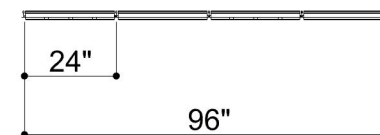

TILE GRID 006

ID# GRD-TLE-006

③ PERSPECTIVE VIEW

① BOTTOM FACE

② SIDE VIEW

CUSTOM SIZING AND THICKNESS AVAILABLE
CUSTOM COLORS AND DESIGNS AVAILABLE
MULTIPLE ATTACHMENT SYSTEM OPPORTUNITIES

CSI CREATIVE

PRODUCT: TILE GRID 006

SCALED AS NOTED

ALL DIMENSIONS + / - $\frac{1}{16}$

DATE: 4/1/2022
JOB # :

SHEET
1.1
OF 1.1