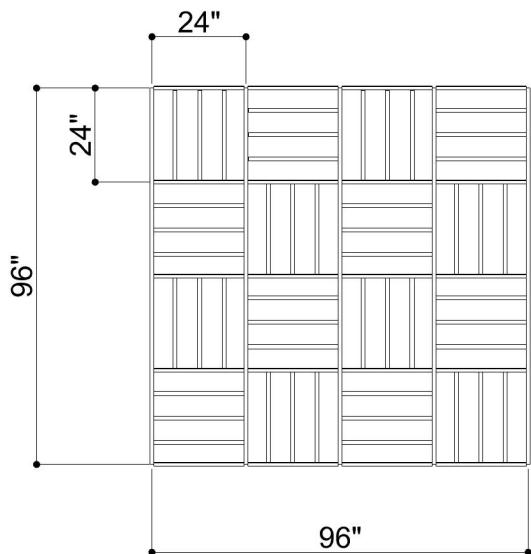

TILE GRID 006

ID# GRD-TLE-006

③ PERSPECTIVE VIEW

① BOTTOM FACE

② SIDE VIEW

CUSTOM SIZING AND THICKNESS AVAILABLE
CUSTOM COLORS AND DESIGNS AVAILABLE
MULTIPLE ATTACHMENT SYSTEM OPPORTUNITIES

CSI CREATIVE

PRODUCT: TILE GRID 006

SCALED AS NOTED

ALL DIMENSIONS + / - $\frac{1}{16}$

DATE: 4/1/2022
JOB # :

SHEET
1.1
OF 1.1