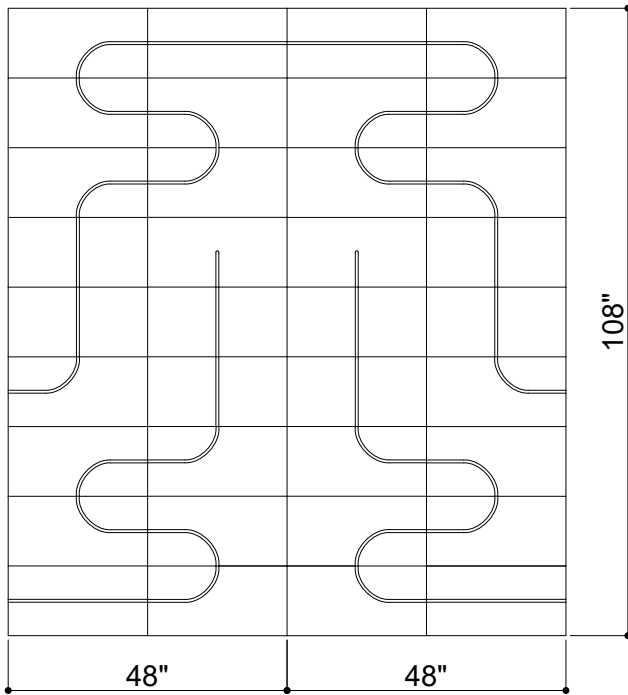

# CORK SURFACE 004

ID# SUR-CRK-004

④ TOP VIEW

① FRONT VIEW

② SIDE VIEW

③ PERSPECTIVE VIEW

CUSTOM SIZING AND THICKNESS AVAILABLE  
CUSTOM COLORS AND DESIGNS AVAILABLE  
MULTIPLE ATTACHMENT SYSTEM OPPORTUNITIES

CSI CREATIVE

PRODUCT:

SCALED AS NOTED

ALL DIMENSIONS + / -  $\frac{1}{16}$

DATE: 09/14/2021  
JOB # :

SHEET  
**1.1**  
OF 1.1