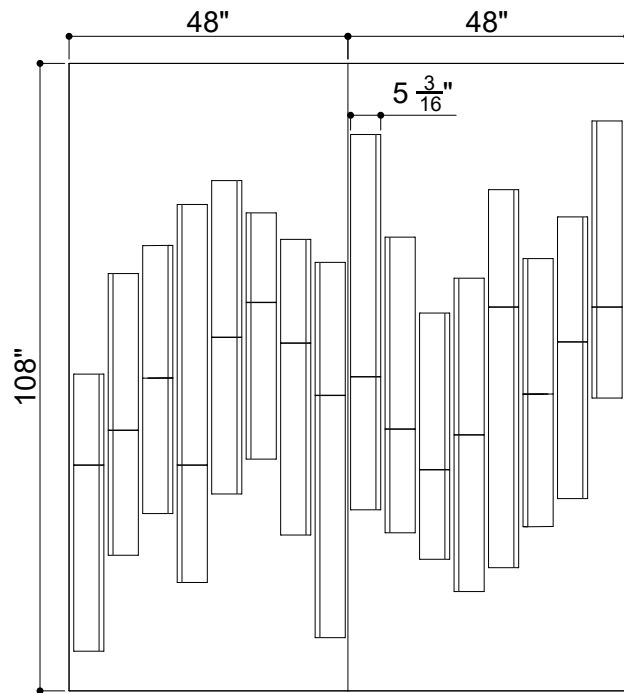

FOLDED PLUG SURFACE 005

ID# SUR-FPG-005

④ TOP VIEW

① FRONT VIEW

② SIDE VIEW

③ PERSPECTIVE VIEW

CUSTOM SIZING AND THICKNESS AVAILABLE
CUSTOM COLORS AND DESIGNS AVAILABLE
MULTIPLE ATTACHMENT SYSTEM OPPORTUNITIES

CSI CREATIVE

PRODUCT: FOLDED PLUG SURFACE 005

SCALED AS NOTED

ALL DIMENSIONS + / - $\frac{1}{16}$

DATE: 12/21/2021
JOB # :

SHEET
1.1
OF 1.1