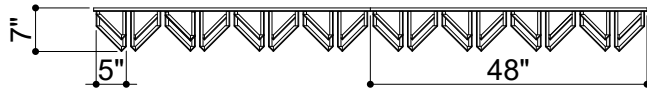

FOLDED PLUG SURFACE 005

ID# SUR-FPG-005

④ TOP VIEW

① FRONT VIEW

② SIDE VIEW

③ PERSPECTIVE VIEW

CUSTOM SIZING AND THICKNESS AVAILABLE
CUSTOM COLORS AND DESIGNS AVAILABLE
MULTIPLE ATTACHMENT SYSTEM OPPORTUNITIES

CSI CREATIVE

PRODUCT: FOLDED PLUG SURFACE 005

SCALED AS NOTED

ALL DIMENSIONS + / - $\frac{1}{16}$

DATE: 12/21/2021
JOB # :

SHEET
1.1
OF 1.1