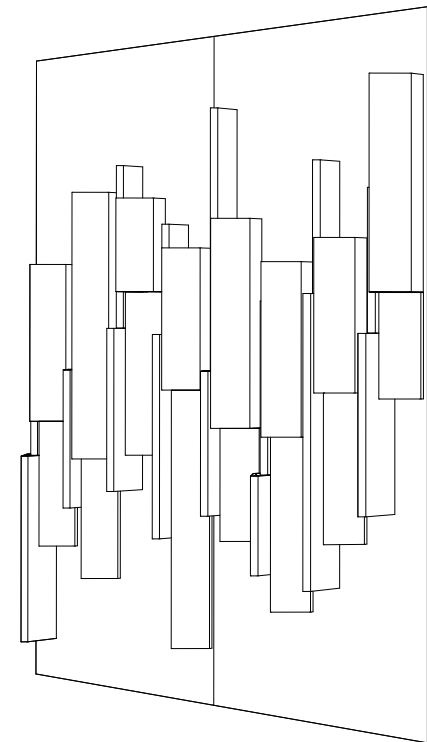

FOLDED PLUG SURFACE 005

ID# SUR-FPG-005

④ TOP VIEW

① FRONT VIEW

② SIDE VIEW

③ PERSPECTIVE VIEW

CUSTOM SIZING AND THICKNESS AVAILABLE
CUSTOM COLORS AND DESIGNS AVAILABLE
MULTIPLE ATTACHMENT SYSTEM OPPORTUNITIES

CSI CREATIVE

PRODUCT: FOLDED PLUG SURFACE 005

SCALED AS NOTED

ALL DIMENSIONS + / - $\frac{1}{16}$

DATE: 12/21/2021
JOB # :

SHEET
1.1
OF 1.1