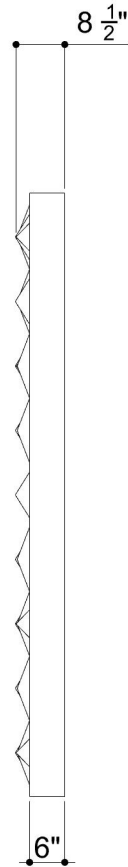

PLUG SURFACE 008

ID# SUR-FPG-008

④ TOP VIEW

① FRONT VIEW

② SIDE VIEW

③ PERSPECTIVE VIEW

CUSTOM SIZING AND THICKNESS AVAILABLE
CUSTOM COLORS AND DESIGNS AVAILABLE
MULTIPLE ATTACHMENT SYSTEM OPPORTUNITIES

CSI CREATIVE

PRODUCT: PLUG SURFACE 008

SCALED AS NOTED

ALL DIMENSIONS + / - $\frac{1}{16}$

DATE: 4/14/2022
JOB #:

SHEET
1.1
OF 1.1