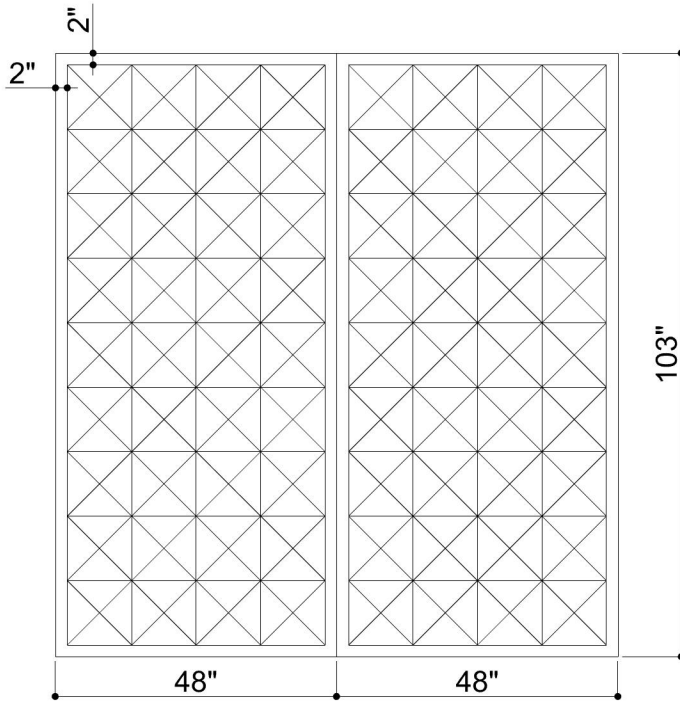

PLUG SURFACE 008

ID# SUR-FPG-008

④ TOP VIEW

① FRONT VIEW

② SIDE VIEW

③ PERSPECTIVE VIEW

CUSTOM SIZING AND THICKNESS AVAILABLE
CUSTOM COLORS AND DESIGNS AVAILABLE
MULTIPLE ATTACHMENT SYSTEM OPPORTUNITIES

CSI CREATIVE

PRODUCT: PLUG SURFACE 008

SCALED AS NOTED

ALL DIMENSIONS + / - $\frac{1}{16}$

DATE: 4/14/2022
JOB #:

SHEET
1.1
OF 1.1