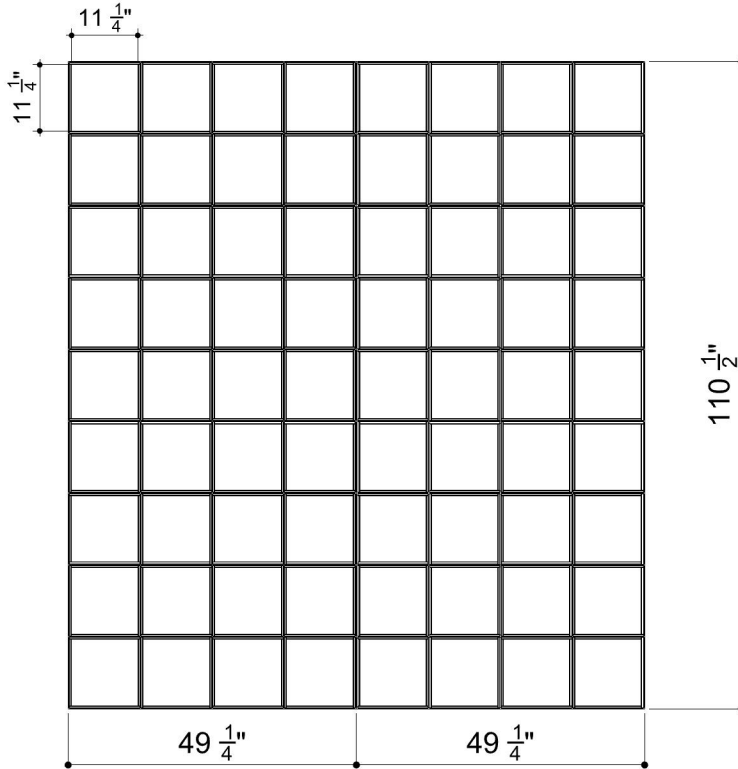

PLUG SURFACES 002

SUR-PLG-002

④ TOP VIEW

① FRONT VIEW

② SIDE VIEW

③ PERSPECTIVE VIEW

CUSTOM SIZING AND THICKNESS AVAILABLE
CUSTOM COLORS AND DESIGNS AVAILABLE
MULTIPLE ATTACHMENT SYSTEM OPPORTUNITIES

CSI CREATIVE

PRODUCT: PLUG SURFACES 002

SCALED AS NOTED

DATE: 4/13/2022

ALL DIMENSIONS + / - $\frac{1}{16}$

SHEET
1.1
OF 1.1