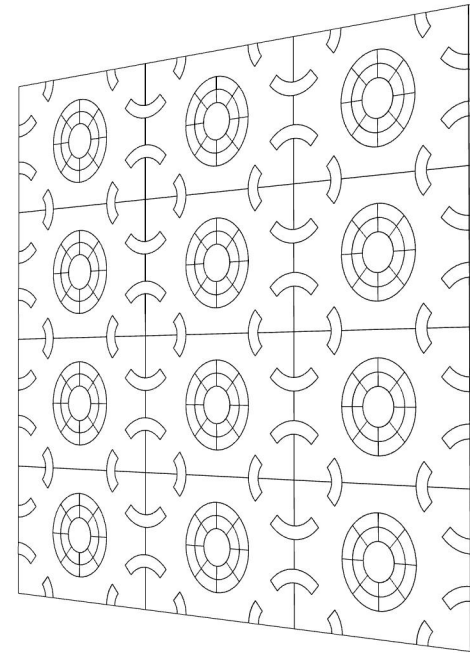

PROFILE SURFACE 004

ID# SUR-PFL-004

④ TOP VIEW

① FRONT VIEW

② SIDE VIEW

③ PERSPECTIVE VIEW

CUSTOM SIZING AND THICKNESS AVAILABLE
CUSTOM COLORS AND DESIGNS AVAILABLE
MULTIPLE ATTACHMENT SYSTEM OPPORTUNITIES

CSI CREATIVE

PRODUCT: PROFILE SURFACE 004

SCALED AS NOTED

ALL DIMENSIONS + / - $\frac{1}{16}$

DATE: 04/14/2022
JOB # :

SHEET
1.1
OF 1.1