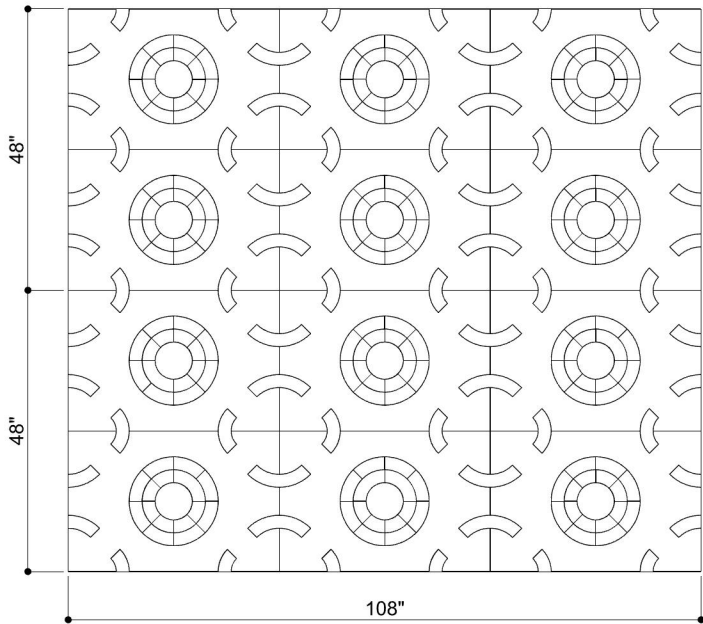

PROFILE SURFACE 004

ID# SUR-PFL-004

④ TOP VIEW

① FRONT VIEW

② SIDE VIEW

③ PERSPECTIVE VIEW

CUSTOM SIZING AND THICKNESS AVAILABLE
CUSTOM COLORS AND DESIGNS AVAILABLE
MULTIPLE ATTACHMENT SYSTEM OPPORTUNITIES

CSI CREATIVE

PRODUCT: PROFILE SURFACE 004

SCALED AS NOTED

ALL DIMENSIONS + / - $\frac{1}{16}$

DATE: 04/14/2022
JOB # :

SHEET
1.1
OF 1.1