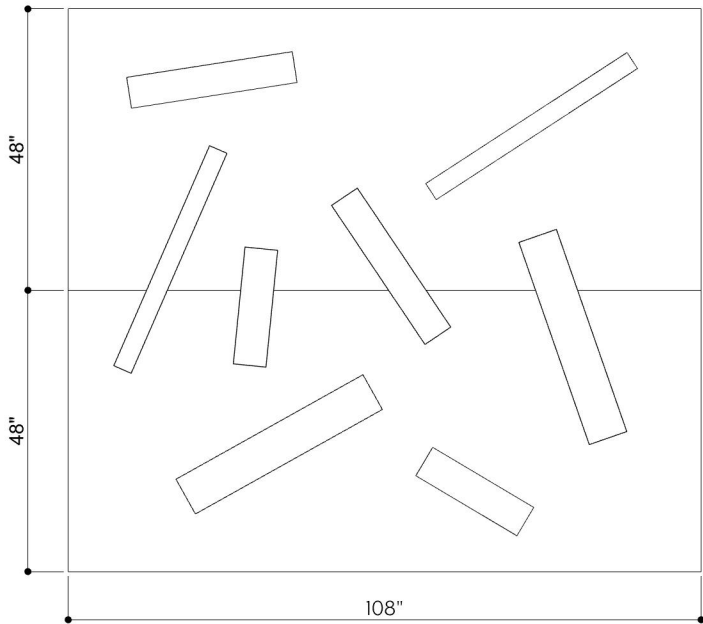

PROFILE SURFACE 007

ID# SUR-PFL-007

④ TOP VIEW

① FRONT VIEW

② SIDE VIEW

③ PERSPECTIVE VIEW

CUSTOM SIZING AND THICKNESS AVAILABLE
CUSTOM COLORS AND DESIGNS AVAILABLE
MULTIPLE ATTACHMENT SYSTEM OPPORTUNITIES

CSI CREATIVE

PRODUCT: PROFILE SURFACE 007

SCALED AS NOTED

ALL DIMENSIONS + / - $\frac{1}{16}$

DATE: 04/15/2022
JOB # :

SHEET
1.1
OF 1.1