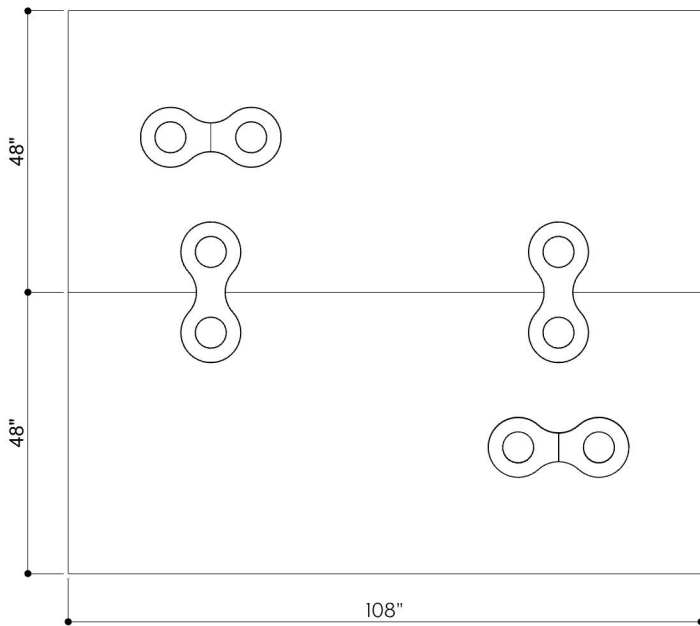

PROFILE SURFACE 009

ID# SUR-PFL-009

④ TOP VIEW

① FRONT VIEW

② SIDE VIEW

③ PERSPECTIVE VIEW

CUSTOM SIZING AND THICKNESS AVAILABLE
CUSTOM COLORS AND DESIGNS AVAILABLE
MULTIPLE ATTACHMENT SYSTEM OPPORTUNITIES

CSI CREATIVE

PRODUCT: PROFILE SURFACE 009

SCALED AS NOTED

ALL DIMENSIONS + / - $\frac{1}{16}$

DATE: 04/15/2022
JOB # :

SHEET
1.1
OF 1.1