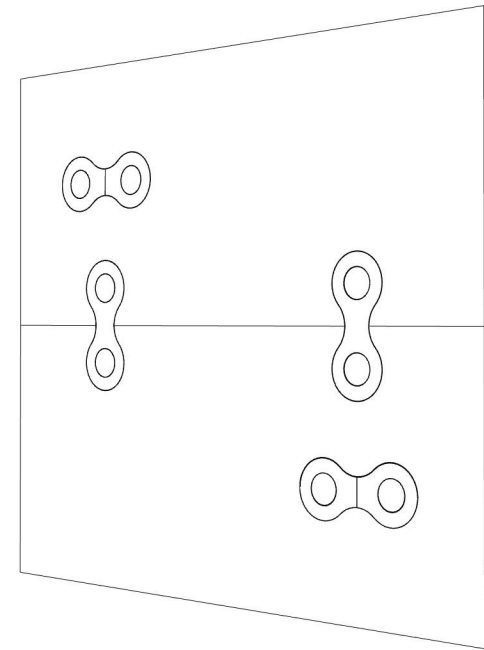

PROFILE SURFACE 009

ID# SUR-PFL-009

④ TOP VIEW

① FRONT VIEW

② SIDE VIEW

③ PERSPECTIVE VIEW

CUSTOM SIZING AND THICKNESS AVAILABLE
CUSTOM COLORS AND DESIGNS AVAILABLE
MULTIPLE ATTACHMENT SYSTEM OPPORTUNITIES

CSI CREATIVE

PRODUCT: PROFILE SURFACE 009

SCALED AS NOTED

ALL DIMENSIONS + / - $\frac{1}{16}$

DATE: 04/15/2022
JOB # :

SHEET
1.1
OF 1.1