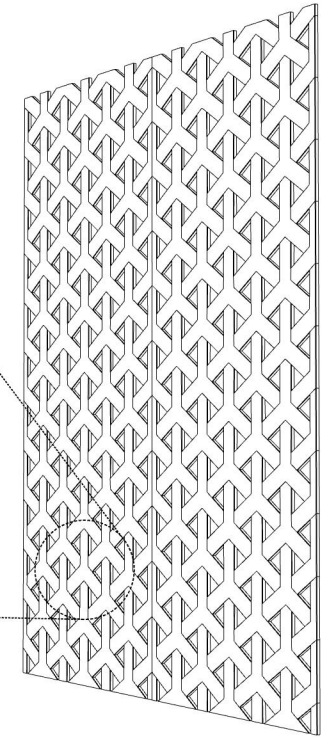

# SURFACES PROFILE 014

ID# SUR-PFL-014

④ TOP VIEW

① FRONT VIEW

② SIDE VIEW

③ TILE PLACEMENT

④ PERSPECTIVE VIEW

CUSTOM SIZING AND THICKNESS AVAILABLE  
CUSTOM COLORS AND DESIGNS AVAILABLE  
MULTIPLE ATTACHMENT SYSTEM OPPORTUNITIES

CSI CREATIVE

PRODUCT: SURFACES PROFILE 014

SCALED AS NOTED

ALL DIMENSIONS + / -  $\frac{1}{16}$

DATE: 04/15/2022  
JOB # :

SHEET  
**1.1**  
OF 1.1