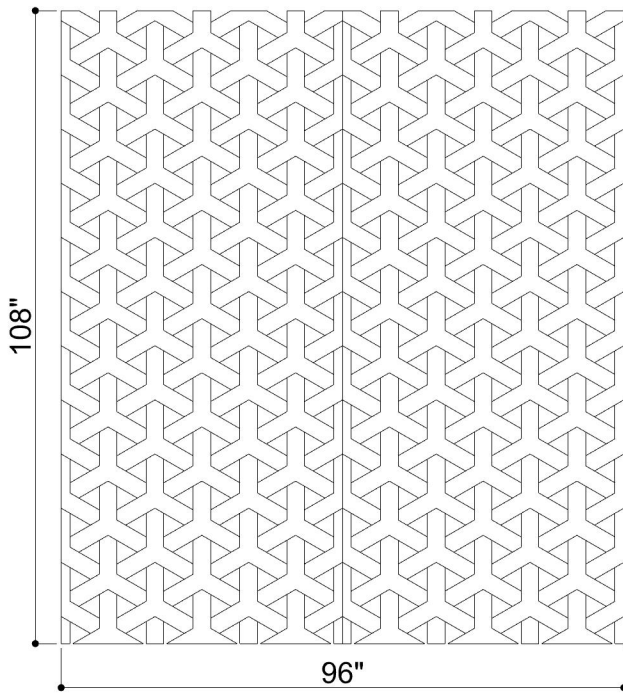

# SURFACES PROFILE 014

ID# SUR-PFL-014

④ TOP VIEW

① FRONT VIEW

② SIDE VIEW

③ TILE PLACEMENT

④ PERSPECTIVE VIEW

CUSTOM SIZING AND THICKNESS AVAILABLE  
CUSTOM COLORS AND DESIGNS AVAILABLE  
MULTIPLE ATTACHMENT SYSTEM OPPORTUNITIES

CSI CREATIVE

PRODUCT: SURFACES PROFILE 014

SCALED AS NOTED

ALL DIMENSIONS + / -  $\frac{1}{16}$

DATE: 04/15/2022  
JOB # :

SHEET  
**1.1**  
OF 1.1