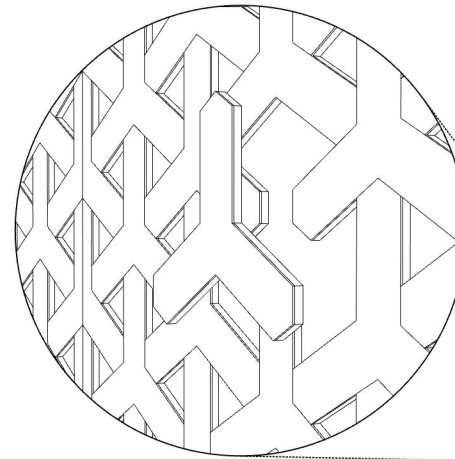

# SURFACES PROFILE 014

ID# SUR-PFL-014

④ TOP VIEW

① FRONT VIEW

② SIDE VIEW

③ TILE PLACEMENT

④ PERSPECTIVE VIEW

CUSTOM SIZING AND THICKNESS AVAILABLE  
CUSTOM COLORS AND DESIGNS AVAILABLE  
MULTIPLE ATTACHMENT SYSTEM OPPORTUNITIES

CSI CREATIVE

PRODUCT: SURFACES PROFILE 014

SCALED AS NOTED

ALL DIMENSIONS + / -  $\frac{1}{16}$

DATE: 04/15/2022  
JOB # :

SHEET  
**1.1**  
OF 1.1