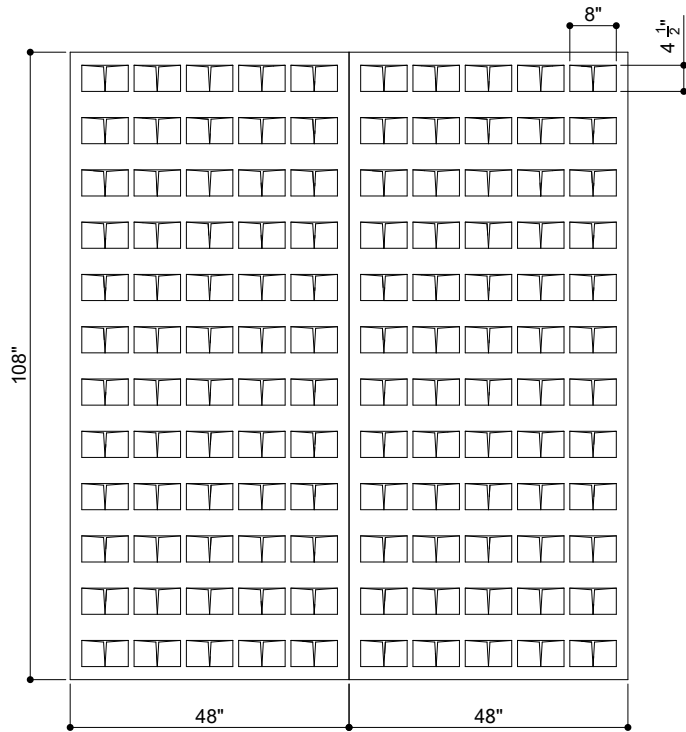

# TEXTURED SURFACES 003

ID# SUR-TXD-003

④ TOP VIEW

① FRONT VIEW

② SIDE VIEW

③ PERSPECTIVE VIEW

CUSTOM SIZING AND THICKNESS AVAILABLE  
CUSTOM COLORS AND DESIGNS AVAILABLE  
MULTIPLE ATTACHMENT SYSTEM OPPORTUNITIES

CSI CREATIVE

PRODUCT: TEXTURED SURFACES 003

SCALED AS NOTED

ALL DIMENSIONS + / -  $\frac{1}{16}$

DATE: 10/5/2021  
JOB # :

SHEET  
**1.1**  
OF 1.1