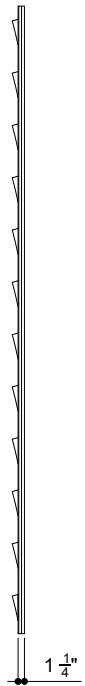

# TEXTURED SURFACES 003

ID# SUR-TXD-003

④ TOP VIEW

① FRONT VIEW

② SIDE VIEW

③ PERSPECTIVE VIEW

CUSTOM SIZING AND THICKNESS AVAILABLE  
CUSTOM COLORS AND DESIGNS AVAILABLE  
MULTIPLE ATTACHMENT SYSTEM OPPORTUNITIES

CSI CREATIVE

PRODUCT: TEXTURED SURFACES 003

SCALED AS NOTED

ALL DIMENSIONS + / -  $\frac{1}{16}$

DATE: 10/5/2021  
JOB # :

SHEET  
**1.1**  
OF 1.1