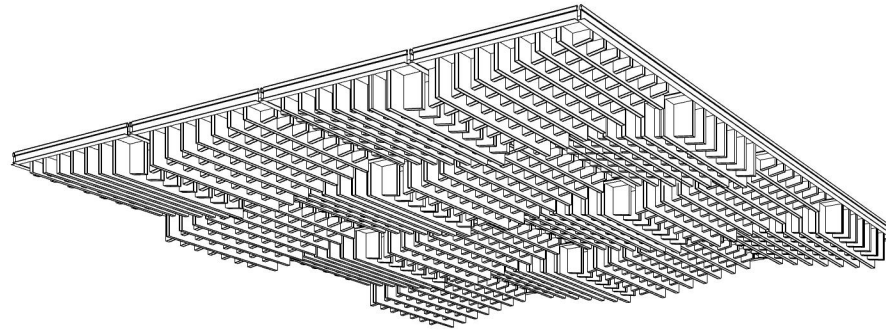

WAFFLE GRID 002

ID# GRD-WFL-002

③ PERSPECTIVE VIEW

① BOTTOM FACE

② SIDE VIEW

CUSTOM SIZING AND THICKNESS AVAILABLE
CUSTOM COLORS AND DESIGNS AVAILABLE
MULTIPLE ATTACHMENT SYSTEM OPPORTUNITIES

CSI CREATIVE

PRODUCT: WAFFLE GRID 002

SCALED AS NOTED

ALL DIMENSIONS + / - $\frac{1}{16}$

DATE: 3/31/2022
JOB # :

SHEET
1.1
OF 1.1