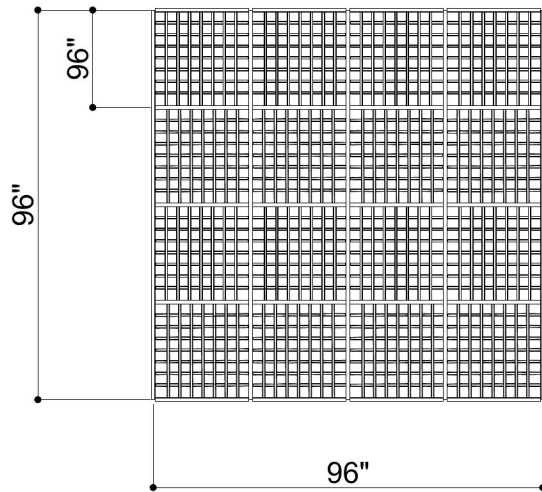

WAFFLE GRID 002

ID# GRD-WFL-002

③ PERSPECTIVE VIEW

① BOTTOM FACE

② SIDE VIEW

CUSTOM SIZING AND THICKNESS AVAILABLE
CUSTOM COLORS AND DESIGNS AVAILABLE
MULTIPLE ATTACHMENT SYSTEM OPPORTUNITIES

CSI CREATIVE

PRODUCT: WAFFLE GRID 002

SCALED AS NOTED

ALL DIMENSIONS + / - $\frac{1}{16}$

DATE: 3/31/2022
JOB # :

SHEET
1.1
OF 1.1