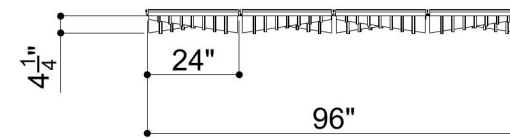

WAFFLE GRID 002

ID# GRD-WFL-002

③ PERSPECTIVE VIEW

① BOTTOM FACE

② SIDE VIEW

CUSTOM SIZING AND THICKNESS AVAILABLE
CUSTOM COLORS AND DESIGNS AVAILABLE
MULTIPLE ATTACHMENT SYSTEM OPPORTUNITIES

CSI CREATIVE

PRODUCT: WAFFLE GRID 002

SCALED AS NOTED

ALL DIMENSIONS + / - $\frac{1}{16}$

DATE: 3/31/2022
JOB # :

SHEET
1.1
OF 1.1